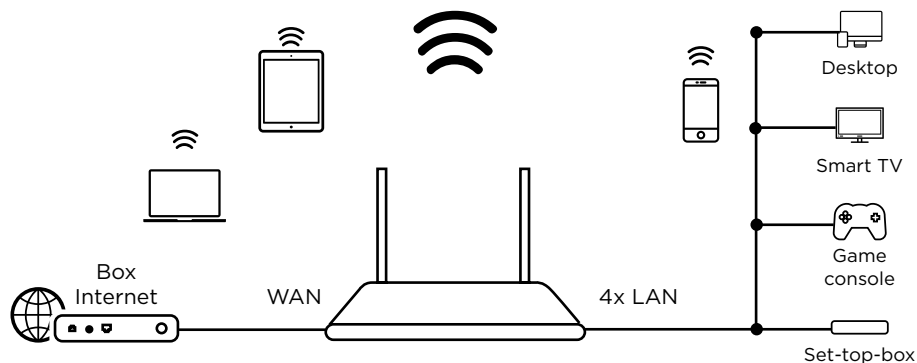

Hardware

CPU	580 MHz
Ethernet Ports	4 x 10/100M LAN ports (Auto MDI/MDIX) 1 x 10/100M WAN port (Auto MDI/MDIX)
Button	Connect & Secure (WPS)/Reset
LEDs	Power, Wi-Fi, WAN, LAN, Connect & Secure (WPS)
Power	External power supply, 5 V / 1 A DC
Standards	IEEE 802.11n/g/b, IEEE 802.3, IEEE 802.3u

Software

WAN Type	Dynamic IP, Static IP, PPPoE
DHCP	Server, DHCP Client List, Address Reservation
Quality of Service	Bandwidth Management for wired and wireless devices
Port Forwarding	Virtual Server, DMZ
Dynamic DNS	DynDns
Security	URL Filter, Access control for wireless devices
Management	Web User Interface, Timezone, Settings, Configuration Backup/Restore, Firmware Upgrade, System Log
Internet Protocol	IPv4

Other specifications

Certification	CE
Package Contents	Wi-Fi Router 300 Power Supply Unit (9 V /0.4 A DC) RJ45 Ethernet Cable Quick Installation Guide, Safety/Warranty Card
System Requirements	Windows 7, 8, 8.1, 10, Mac OS X, Linux, Internet Browser
Environment	Operating Temperature: 0 °C ~ +40 °C Storage Temperature: -40 °C ~ +70 °C Operating Humidity: 10% ~ 90% non-condensing Storage Humidity: 5% ~ 90% non-condensing
Dimensions in mm	225 x 136 x 25 (W x D x H)
Weight in kg:	0.16

EAN ROUTER300: 8717185449723