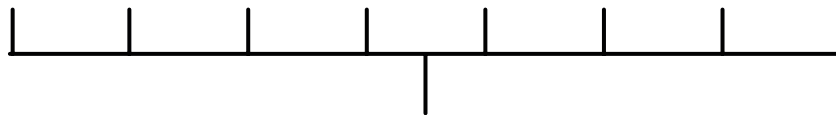

Gigabit Ethernet Ports 1-8

EAN SW8000P: 9120072375620

PCB: 40

28/07/23