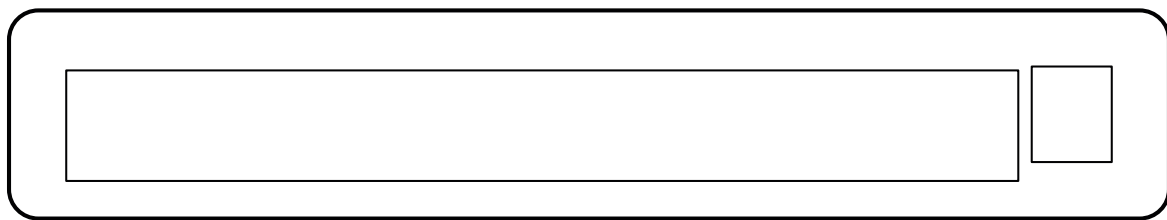

Gigabit Ethernet Ports 1-8

EAN SW8000P: 9120072375620

PCB: 40

28/07/23