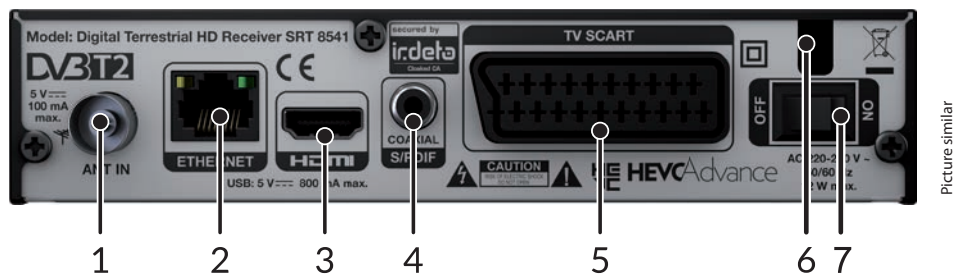

Digital Terrestrial HD Receiver **SRT 8541FTA**

- 10 event timers with 4 modes (once, daily, weekly, Monday to Friday)
- Booking of events directly from EPG
- Parental lock function for menu and rating control for channel
- RSS feeds and weather forecasts via Ethernet
- Automatic and manual channel scan options
- Multi-lingual support on screen menu (OSD)
- Many channel handling options: lock, move, delete
- Power on with last viewed channel
- Digital sound through coaxial output (S/PDIF) by connecting to digital amplifier
- User-friendly remote control
- Supports the new standard HEVC/H.265 and Dolby® Digital Plus²
- Support of active antenna by 5 V output
- Power saving automatic standby function
- **Connections:** ANT IN, Ethernet, TV SCART, HDMI, S/PDIF coaxial, Power switch, USB port
- **Accessories:** Remote control, 2x AAA batteries

1 Depending on local signal conditions
2 Dolby Digital Plus, Dolby Digital and the double-D symbol are registered trademarks of Dolby Laboratories.
3 Availability depending on the broadcast

1. Antenna
2. Ethernet
3. TV (HDMI)
4. Digital Audio Amplifier
5. TV (SCART)
6. Power cord
7. Power switch

Tuner:
Input connector: IEC60169-2, female, 75 Ohm nominal
Input frequency range:
VHF: 174 ~ 230 MHz, UHF:
474 ~ 786 MHz
Input signal level: DVB-T2:
-70 dBm ~ -25 dBm
Antenna power: 5 V DC, max.
50 mA, short cut protected

Demodulator:
Demodulator: QSPK, 16/64/256 QAM
DVB-T2 (EN 302 755)
Transmission mode: normal and extended
Guard intervals: DVB-T2 = 1/128, 1/32,
1/16, 19/256, 1/8, 19/128, 1/4

Video Decoder:
Video resolution: 576i, 576p,
720p, 1080i, 1080p
Decoding & Video Out: PAL
Aspect Ratio: 4:3 and 16:9
Aspect Conversion: Pan & Scan,
Letterbox and Combined

Audio Decoder:
Audio support:
Dolby Digital Plus*/AC3+/PCM
MPEG MusiCam Layer II
Sampling rate: 32, 44.1, 48 kHz
Audio mode: Stereo, Mono L/R

Connectors:
ANT IN - IEC Female
HDMI
TV SCART (RGB, CVBS, Audio L&R)
S/PDIF (coaxial output)
Ethernet
USB 2.0 port: 5 V/800 mA
(max.) supported

General Data:
Power supply: AC 100 -
240 V ~ 50/60 Hz
Power consumption:
7 W (typ.), 12 W (max)
Power consumption in
standby: max. 1.0 W
Operating temperature: 0 °C ~ +40 °C
Storage temperature: -10 °C ~ +50 °C
Operating humidity range: 10 ~
85%, RH, non-condensing
Size (WxDxH) in mm: 168 x 99 x 39
Net-weight: 0.35 kg

*Dolby Digital Plus, Dolby Digital and the double-D symbol are registered trademarks of Dolby Laboratories.

EAN SRT 8541FTA: 8717185449624

SERVICE CENTER	
AT	support_at@strong.tv 0820 400 150 (€ 0,12/Min. Intern. Festnetz)
DE	support_de@strong.tv 0180 501 49 91 (€ 0,14/Min. deutsches Festnetz) (€ 0,42/Min. max. Mobilfunknetze)
BG	support_bg@strong.tv +359 32 634451
CEE	support_hu@strong.tv +36 1 445 26 10
DK	support_dk@strong.tv
FR	support_fr@strong.tv 0826 029 928 (€ 0,15 par mn poste fixe en France)
IT	support_it@strong.tv 199 404 032 Da rete fissa 24,8 cent. al min. 12,5 cent. scatto alla risposta. Da rete mobile max 49 cent. al min. 15,6 cent. scatto alla risposta.
NL	support_nl@strong.tv
PL	support_pl@strong.tv 801 702 017
UA	support_ua@strong.tv +380 (44) 228 24 73