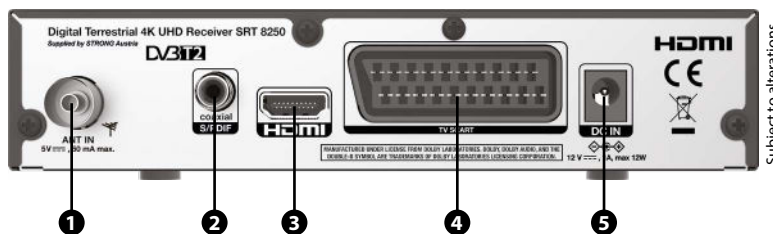

SRT 8250

- New tuner technology for excellent reception
- USB port: record TV programs, Timeshift, play files, update receiver software via USB storage device
- Supports HEVC/H.265
- Dolby Audio / Dolby® Digital Plus⁽²⁾ available on HDMI⁽³⁾
- 999 channels memory capacity
- Electronic TV Program Guide (EPG) for on screen program information of present/ following event information up to 7 days
- Teletext, full multi-lingual DVB subtitles and audio track support⁽⁴⁾
- Favourite lists for TV and radio program
- Parental lock function for menu and rating control for channel
- Multi-lingual support on screen menu (OSD)
- Power on with last viewed channel
- Digital sound through coaxial output (S/PDIF) by connecting to digital amplifier
- PAL/NTSC video out
- Support of active antenna by 5 V output
- Power saving automatic standby function
- Supports MPEG-2, H.264/AVC, H.265/HEVC (4K Ultra HD)
- Supports High Dynamic Range with HDR
- **Connections:** ANT IN, S/PDIF coaxial, HDMI, TV SCART, Power connector, USB port

1. Depending on local signal conditions
2. Manufactured under license from Dolby Laboratories. Dolby, Dolby Audio, and the double-D symbol are trademarks of Dolby Laboratories Licensing Corporation.
3. The terms HDMI, HDMI High-Definition Multimedia Interface, and the HDMI Logo are trademarks or registered trademarks of HDMI Licensing Administrator, Inc.
4. Availability depending on broadcaster

Subject to alterations

1. Terrestrial antenna
2. S/PDIF (Coaxial)
3. HDMI
4. TV Scart
5. Power Supply

Tuner

Tuner Type: R850(Rafael)
RF Input Connector: IEC FEMALE
Input frequency range: VHF: 174~230MHz, UHF: 470~862MHz
Input signal level: -70 dBm ~ -25 dBm
DVB-T2: Antenna power: 50mA max

Demodulator

Demodulator: QPSK/16QAM/64QAM/256QAM
Code Rates: 1/2,3/5,2/3,3/4,4/5,5/6,7/8
Band Width: 6/7/8MHz
FFT Size: 1k,2k,4k,8k,16k,32k
Guard Intervals: 1/128,1/32,1/16,1/9,256,1/8,19/128,1/4

System & Memory

Main Processor: Ali M2661
SDRAM: 256MB
FLASH Size: 8MB

Video decoder

Aspect ratio: 4:3/16:9/Auto
Video resolution: MPEG-2 MP@ML/HL HEVC/H.265H.264/MPEG-4AVS/AVS+VC1 SP@ML,MP@HL,AP@L0~3
4K Ultra-High Definition Display HDR(HDR10 and HLG) and WideColor Gamut(BT.2020) processing

Audio decoder

Audio decoding: MP2/AAC/Dolby Digital/Dolby DigitalPlus/PCM*
* Manufactured under license from Dolby Laboratories. Dolby, Dolby Audio, and the double-D symbol are trademarks of Dolby Laboratories Licensing Corporation.

Connectors

ANT IN – IEC Female
HDMI: Version 2.0
TV (SCART)
USB Port 2.0
S/PDIF
Power adapter: Type A, 5V, 500mA
Coaxial
12V, 1 A

General data

Power supply: AC 100 - 240 V AC ~ 50/60 Hz
Input voltage: 100 - 240 V ~ 50/60 Hz

Power consumption working: <12 W
Power consumption in standby: <1W
Operating temperature range: 0 ~ +40 °C
Storage temperature: -10 ~ +50 °C
Dimensions (W x D x H) in mm: 168x118x38mm
Weight: 238g

Package content

1x Receiver SRT 8250
1x 2 in 1 Remote Control Unit
2 x AAA Batteries
1x User Manual
1x Safety and Warranty Instructions

EAN: 9120072378447
PCS: 10

SERVICE CENTER		
AT	support_at@strong-eu.com 0820 400 110 (€ 0.12/Min, Österr. Festnetz)	support_it@strong-eu.com
DE	support_de@strong-eu.com 0800 7788 787 (Gebührenfrei)	support_nl@strong-eu.com
BG	support_bg@strong-eu.com +359 32 636451	support_fr@strong-eu.com
CZ	support_hu@strong-eu.com +36 1 445 26 10	support_ua@strong-eu.com +380 (44) 238 61 50
DK	support_dk@strong-eu.com	
PL	support_pl@strong-eu.com 801 702 017