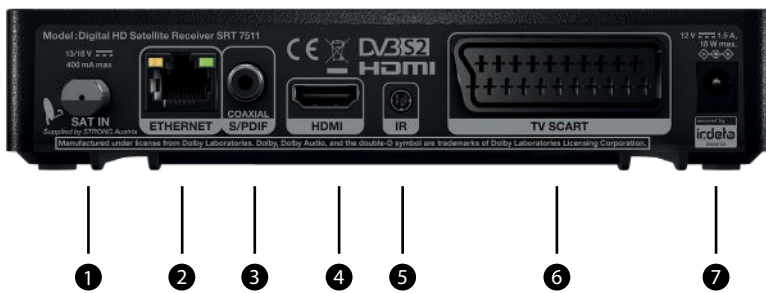

DIGITAL HD SATELLITE RECEIVER

SRT 7511

- Find channels in the channel list easily through filter function
- Parental lock function
- Fast and high quality Teletext with selection of sub-pages via remote control⁴
- Subtitles and multiple audio tracks supported⁴
- Recall list for up to 30 channels
- Latest European satellites and transponder lists implemented
- Digital sound through coaxial output (S/PDIF)
- Auto DiSeqC function for a quick and easy installation of the most popular satellites⁶
- DiSeqC 1.0, 1.1, 1.2 and Goto-X

- Power saving: automatic standby after a definable time and configurable deep sleep setting
- **Connectors:** SAT IN, HDMI, TV SCART, S/PDIF coaxial, USB port (side), Ethernet, IR, power supply
- Accessories: Remote control, 2x AAA batteries, power adapter (12 V/1.5 A)

1. Registration of the device at ORF DIGITAL with the enclosed registration form or on the Internet at digital.ORF.at is required.
2. Subject to your local reception conditions
3. Dolby, Dolby Audio and the double-D symbol are trademarks of Dolby Laboratories.
4. STRONG cannot guarantee the playback of files although extensions are listed, as it depends on codec used, data bit rate and resolution (all MPEG codec formats are supported).
5. Availability depending on broadcast/Teletext via TV remote is only available via SCART
6. The pre-configured satellites are: Astra 19.2E, Astra 23.5E, Astra 28.2E, HotBird 13.0E and Eutelsat 9.0E

1. Satellite antenna
2. Ethernet
3. Digital audio amplifier
4. TV (HDMI)
5. IR extender (not included in the packaging)
6. TV (SCART)
7. Power adapter

Demodulator

Demodulator chipset: M1501
Demodulation: QPSK, 8PSK
Input symbol rates: 1 ~ 45 Msps for DVB-S and DVB-S2
DVB-S/QPSK: 1/2, 2/3, 3/4, 5/6, 7/8
DVB-S2/QPSK: 1/2, 3/5, 2/3, 3/4, 4/5, 5/6, 8/9, 9/10
DVB-S2/8PSK: 3/5, 2/3, 3/4, 5/6, 8/9, 9/10

Video Decoder

Video decoding: MPEG-4, AVC H.264
Aspect ratio: 4:3 and 16:9, Pan & Scan, Letterbox, Combined
Frame rate: PAL and NTSC
Video output: Scart: 576i, RGB, CVBS with CGMS-A
HDMI: 480i, 480p, 576i, 576p, 720p, 1080i, 1080p with HDCP

Audio Decoder

Audio decoding: MPEG Layer 1 & 2, Dolby Downmix
Audio mode: Mono L/R, Stereo
Audio support: Dolby Digital Plus*
Transcoding for HDMI and S/PDIF: Dolby Digital Plus to Dolby Digital

Tuner

Connector: Type1 F Type, IEC169-24, Female
Chipset: RD5815M
Input frequency range: 950 – 2150 MHz
RF impedance: 75 Ohm unbalanced
Signal level: -65 dBm ~ -25 dBm

LNB power: 13/18 V DC (+/- 1 V), 22 KHz
(+/- 2 KHz), 400 mA, overload protected
DiSeqC version: 1.0, 1.1, 1.2, GOTO X

System & Memory

Main processor: Ali M3721
SD RAM: 256 MB (SIP /DDR3)
Flash: 128 MB NAND

Connectors

SAT IN
Ethernet HDMI
TV SCART
S/PDIF coaxial IR
USB port 2.0, type A 5 V/500 mA (max.)
DC main power (12 V/1.5 A)

General Data

Power supply: 100 - 240 V AC, 50/60 Hz, 1.5 A
Input voltage: 12 V DC, 1.5 A
Power consumption: max. 18 W
Power consumption in standby: max. 0.5 W
Operating temperature: 0° C to +40° C
Storage temperature: -10° C to +70° C
Operating humidity range: 10 %-95 % RH, non-condensing
Size (W x D x H) in mm: 175 x 55x 35
Weight in kg: 0.13

Dolby, Dolby Audio and the double-D symbol are trademarks of Dolby Laboratories.

EAN SRT 7511: 9120072371561
PCB: 10

HOTLINE

AT 0820 400 150
support_at@strong.tv