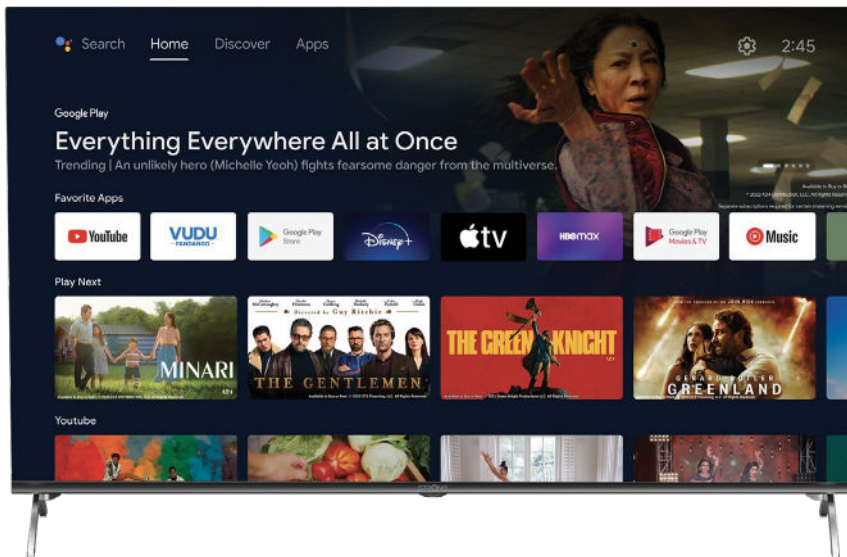

STRONG

D759 Series

androidtv

4K UHD SMART Android TV with DVB-T2/C/S2 SRT43UD7593

Great technology, simple and still individual!

The STRONG SRT 43UD7593 provides borderless Smart TV entertainment in every living room. Colourful pictures awaits you with 4K Ultra HD resolution and High Dynamic Range 10 (HDR). The expanded colour space with finer gradations and higher contrasts makes images appear even more vivid than they already are. Be impressed by more natural colours and smoother colour gradients through dynamic metadata. With the intuitively operated Smart TV system it's easy to use the existing TV Smart Portal. It provides you with a variety of apps such as Prime Video, Netflix and YouTube. Access to the App Store gives you the option of installing many other apps such as Disney+ and many more. Control your Smart TV simply with your voice via Google Assistant. A simple "OK Google" is all it takes to change channels, adjust the volume, open apps and much more. You can also easily play media from your mobile devices on the TV via Google Chromecast. Numerous connections such as 3x HDMI, 2x USB, WLAN and Bluetooth offer additional usage options for game consoles, DVD players, external sound devices and much more. This TV offers the best combination of TV and entertainment, all with the push of a button.

- Built-in DVB-T2/C/S2 tuner
- CI slot for conditional access to Pay TV
- Ultra HD (4K) cinema resolution
- Wide Color Gamut function for a better colour display
- Smart TV: entertainment and information
- Netflix app: TV shows and movies, including Netflix original series*
- Image Quality Ratio 1400
- Exceptional contrast and realistic pictures with High Dynamic Range
- USB for playback
- Share media or mirror the screen from a smartphone/tablet to the TV
- Bluetooth and Google Assistant function
- Two user-friendly remote controls for an easier navigation