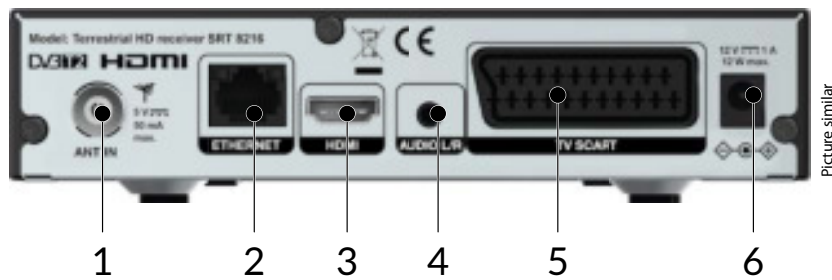

Terrestrial HD receiver SRT 8216

- RSS feeds and weather forecasts via Ethernet
- Fast channel zapping: sorting by alphabet
- 30 event timers with 3 modes (once, daily, weekly)
- High definition on screen display (OSD)
- Booking of events directly from EPG
- Parental lock function for menu and rating control for channel
- Multi-lingual support on screen menu (OSD)
- Many channel handling options: lock, move, delete
- Power on with last viewed channel
- User-friendly remote control
- Support of active antenna by 5 V output
- Power saving automatic standby function
- **Connections:** ANT IN, TV SCART, Audio, HDMI, Ethernet, power supply, USB
- **Accessories:** Remote control, 2x AAA batteries, power adapter (12 V / 1 A)

1. 1 Depending on local signal conditions
2. 2 Dolby Digital Plus, Dolby Digital and the double-D symbol are registered trademarks of Dolby Laboratories.
3. 3 Availability depending on the broadcast

1. Terrestrial antenna
2. Ethernet
3. TV (HDMI)

4. Hi-Fi/analogue Audio Amplifier
5. TV (SCART)
6. Power adapter

Tuner:
Input connector: IEC60169-2, female, 75 Ohm nominal
Input frequency range: VHF: 174 ~ 230 MHz
UHF: 474 ~ 790 MHz
Input signal level: DVB-T2: -70 dBm ~ -25 dBm
Antenna power: 5 V DC, max. 50 mA, short cut protected

Demodulator:
Demodulator: QSPK, 16/64/128/256 QAM
DVB-T2 (EN 302 755)
Transmission mode: normal and extended
Guard intervals: DVB-T2 = 1/128, 1/32, 1/16, 19/256, 1/8, 19/128, 1/4

Video Decoder:
Video resolution: 576i, 576p, 720p, 1080i, 1080p
Decoding & Video Out: MPEG 2/4 H264/H265 (HEVC) - HD /PAL
Aspect Ratio: 4:3 and 16:9
Aspect Conversion: Pan & Scan, Letterbox and Combined

Audio Decoder:
Audio support: Dolby Digital Plus*/AC3+/PCM
MPEG MusiCam Layer II
Sampling rate: 32, 44.1, 48 kHz
Audio mode: Stereo, Mono L/R

Connectors:
Terrestrial antenna
TV (SCART)
Audio
HDMI
Ethernet
Power adapter
USB

General Data:
Power supply: 100 - 240 V AC, 50/60 Hz
Input voltage: 12 V DC, 1 A
Power consumption: 12 W (max)
Power consumption in standby: max. 1.0 W
Operating temperature: 0 °C ~ +40 °C
Storage temperature: -10 °C ~ +50 °C
Operating humidity range: <95% RH, non-condensing
Size (WxDxH) in mm: 168 x 100 x 40
Weight: 0.25 kg

*Dolby Digital Plus, Dolby Digital and the double-D symbol are registered trademarks of Dolby Laboratories.

EAN SRT 8216: 9120072373114

SERVICE CENTER		IT
AT	support_at@strong.tv 0820 400 150 (€ 0.12/Min. 06terr. Festnetz)	support_it@strong.tv 199 404 032 Da rete fissa 24,8 cent. al min. 12,5 cent. scatto alla risposta Da rete mobile max. 49 cent. al min. 15,6 cent. scatto alla risposta
DE	support_de@strong.tv 0180 501 49 91 (€ 0.14/Min. deutsches Festnetz) (€ 0.42/Min. max. Mobilfunknetz)	NL
BG	support_bg@strong.tv +359 32 634451	FR
CEE	support_hu@strong.tv +36 1 445 26 10	UA
PL	support_pl@strong.tv 801 702 017