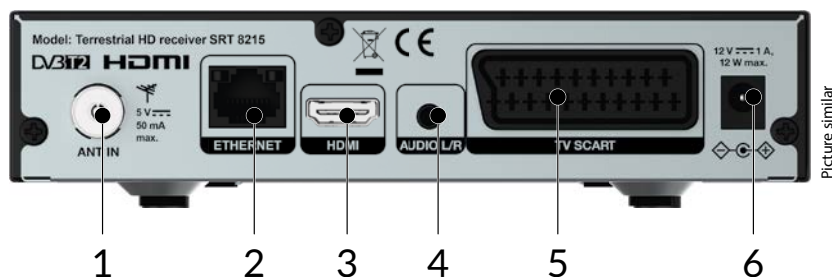

Markbunden HD-mottagare **SRT 8215**

- RSS-feeds og vejrudsigter via Ethernet
- Hurtig kanalzapping: alfabetisk sortering
- 30 hændelsestimere med 3 tilstande (en gang, dagligt, ugentligt)
- High definition on-screen-display (OSD)
- Booking af events direkte fra EPG
- Forældrelåsfunktion til menu og vurderingskontrol for kanal
- Flersproget support på skærmmenuen (OSD)
- Mange kanalhåndteringsmuligheder: lås, flyt, slet
- Brugervenlig fjernbetjening
- Brugervenlig fjernbetjening
- Tænd på sidst sete kanal
- Understøttelse af aktiv antenne med 5 V udgang
- Strømbesparende automatisk standby-funktion
- **Tilslutninger:** ANT IN, TV SCART, Audio, HDMI, Ethernet, strømforsyning, USB-port
- **Tilbehør:** Fjernbetjening, 2x AAA-batterier, strømadapter (12 V / 1 A)
  1. Afhængig af lokale signalforhold
  2. Dolby Digital Plus, Dolby Digital og dobbelt-D-symbolet er registrerede varemærker tilhørende Dolby Laboratories.
  3. Tilgængelighed afhængig af udsendelsen

1. Terrestrisk antenne
2. Ethernet
3. TV (HDMI)

4. Hi-Fi/analog lydforstærker
5. TV (SCART)
6. AC adapter

Tuner:
Indgangsstk: IEC60169-2, hun,
75 Ohm nominal
Indgangsfrekvensområde: VHF: 174 ~
230 MHz
UHF: 474 ~ 790 MHz
Indgangssignalniveau: DVB-T2:
-70 dBm ~ -25 dBm
Antenneeffekt: 5 V DC,
max. 50 mA, kortslutningsbeskyttet

Demodulator:
Demodulator: QSPK, 16/64/128/256
QAM
DVB-T2 (EN 302 755)
Transmissioner: normal og forlængede
Guard-intervaller: DVB-T2 = 1/128, 1/32,
1/16, 19/256, 1/8, 19/128, 1/4

Videokoder:
Videoopløsning: 576i, 576p, 720p, 1080i,
1080p
Afkodning og videoudgang: MPEG
2/4 H264/H265 (HEVC) - HD /PAL
Billedformat: 4:3 og 16:9
Aspect ratio: Pan & Scan, Letterbox og
kombineret

Lydekoder:
Lydunderstøttelse: Dolby Digital Plus* /
AC3+ / PCM
MPEG MusiCam Layer II
Samplinghastighed: 32, 44,1, 48 kHz
Lydtilstand: Stereo, Mono L/R

Stik:
Terrestrisk antenne TV (SCART)
Audio HDMI
Ethernet strømadapter
USB port

Generelle data:
Strømforsyning: 100 - 240 V AC,
50/60 Hz
Indgangsspænding: 12 V DC, 1 A
Strømforsyning: 12 W (maks.)
Strømforsyning i standby: max. 1,0
W
Driftstemperatur: 0 °C ~ +40 °C
Opbevaringstemperatur: -10°C ~ +50°C
Driftsfugtighedsområde: <95% RF, ikke-
kondenserende
Størrelse (BxDxH) i mm: 168 x 100 x 40
Vægt: 0,25 kg

* Dolby Digital Plus, Dolby Digital och dubbel-D-symbolen är registrerade varumärken som tillhör Dolby Laboratories.

EAN SRT 8215: 9120072371455

SERVICE CENTER		IT
AT	support_at@strong.tv 0820 400 150 (€ 0,12/Min. 06sterr. Festnetz)	support_it@strong.tv 199 404 032 Da rete fissa 24,8 cent. al min. 12,5 cent. scatto alla risposta Da rete mobile max 49 cent. al min. 15,6 cent. scatto alla risposta
DE	support_de@strong.tv 0180 501 49 91 (€ 0,14/Min. deutsches Festnetz) (€ 0,42/Min. max. Mobilfunknetz)	NL
BG	support_bg@strong.tv +359 32 634451	FR
CEE	support_hu@strong.tv +36 1 445 26 10	UA
	PL	
	support_pl@strong.tv 801 702 017	
		support_fr@strong.tv
		support_ua@strong.tv +380 (44) 238 61 50