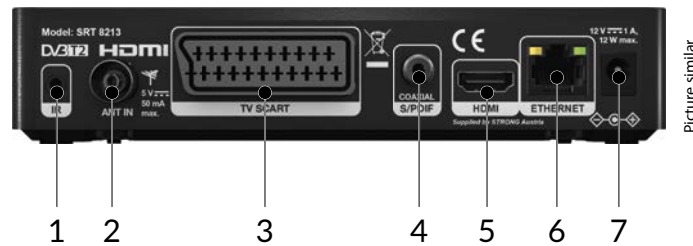

Földi digitális HD beltéri egység **SRT 8213**

- USB teljesítmény kontroll az energiatakarékossághoz készenléti módban
- 700 csatorna tárolásának lehetősége
- RSS feeds és időjárás jelentés Ethernet keresztül
- Gyors csatornaváltás: ABC szerinti rendezés
- 30 időzítő 3 féle módban (egyszer, napi, heti)
- Nagyfelbontású (OSD) képernyőn megjelenő menü
- Az események közvetlen beprogramozásának lehetősége az EPG-ből
- Szülői zár funkció a menürendszer és a csatornák korlátár zárolására
- Többnyelvű támogatás a képernyő menüben (OSD)
- Számos csatornakezelési opció: zárolás, mozgatus, törlés
- Utoljára nézett csatorna megjelenítése a bekapcsoláskor
- Digitális hang koaxiális kimeneten (S/PDIF) keresztül digitális audio erősítőhöz való csatlakoztatáskor
- Felhasználóbarát távirányító
- Aktív antenna támogatása 5 V feszültség kimenettel
- Energiatakarékos automatikus készenléti mód funkció
- **Csatlakozók:** IR (extender optional), ANT IN, TV SCART, S/PDIF koaxiális, HDMI, Ethernet, Hálózati Főkapcsoló
- **Tartozékok:** Távirányító, 2x AAA elemek

1. 1 A helyileg fogható jelek függvényében
2. 2 A Dolby Digital Plus, Dolby Digital és dupla-D szimbólum a Dolby Laboratórium regisztrált védjegyei
3. 3 Elérhetősége a műsorszolgáltatótól függ.

1. IR (extender optional)
2. Terrestrial antenna
3. S/DPIF (Koaxiális) digitális hang kimenet
4. TV (SCART)
5. S/DPIF (Koaxiális) digitális hang kimenet
6. TV (HDMI)

Tuner
Bemeneti csatlakozó: IEC60169-2, female, 75 Ohm nominal
Bemeneti frekvencia tartomány: VHF: 174 ~ 230 MHz
UHF: 474 ~ 790 MHz
Bemeneti jel szintek: DVB-T2: -70 dBm ~ -25 dBm
Antenna tápfeszültség: 5 V DC, max. 50 mA, zárlat védelemmel

Demodulátor
Moduláció: QSPK, 16/64/128/256 QAM
DVB-T2 (EN 302 755)
Átviteli mód: normál és bővített
Guard intervallumok: DVB-T2 = 1/128, 1/32, 1/16, 19/256; 1/8, 19/128, 1/4

Video felvétel
Video felbontás: 576i, 576p, 720p, 1080i, 1080p
Dekódolás és video kimenet: MPEG 2/4 H264/H265 (HEVC) - HD /PAL
Képarány: 4:3, 16:9
Átalakítás: Letterbox, Pan & Scan, Teljes képernyő/Full screen

Audio Dekóder
Audio támogatás: Dolby Digital Plus* / AC3+/PCM
MPEG MusiCam Layer II
Mintavételi frekvencia: 32, 44.1, 48 KHz
Audio mód: Stereo, Mono

Csatlakozók
ANT IN - IEC anya
RJ-45 Ethernet
S/PDIF (koaxiális)
TV SCART (CVBS, Audio Bal,Jobb)
HDMI
Hálózati Főkapcsoló
USB 2.0 port: 5 V/500 mA (max.)

Általános adatok
Tápfeszültség: AC 100 ~ 240 V ~ 50/60 Hz
Bemeneti feszültség: 12 V DC, 1 A
Teljesítmény-felvétel: 12 W (max)
Teljesítmény-felvétel készenléti módban: max. 1.0 W
Működési hőmérséklet: 0 °C ~ +40 °C
Tárolási hőmérséklet: -10 °C ~ +50 °C
Működési páratartalom: 10~85%, RH, Nem kondenzáló
Méret (Szé x Mé x Ma) mm: 175 x 55 x 42
Nettó tömeg: 0.13 kg

*Dolby Digital Plus, Dolby Digital és dupla D szimbólum a Dolby Laboratories bejegyzett védjegyei.

EAN SRT 8213: 9120072371257

SERVICE CENTER		IT	
AT	support_at@strong.tv 0820 400 150 (€ 0.12/Min. GSTerr. Festnetz)	DE	support_de@strong.tv 0180 501 49 91 (€ 0.14/Min. deutsches Festnetz) (€ 0.42/Min. max. Mobilfunknetz)
BG	support_bg@strong.tv +359 32 634451	NL	support_nl@strong.tv
CEE	support_hu@strong.tv +36 1 445 26 10	FR	support_fr@strong.tv
	PL	UA	support_ua@strong.tv +380 (44) 238 61 50