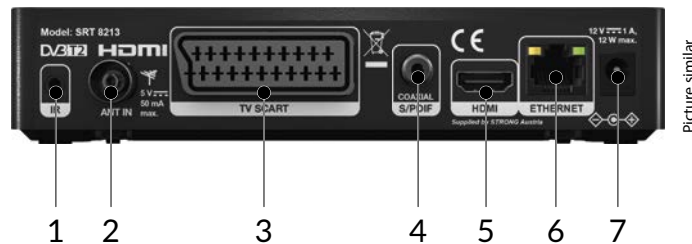

Digitalni zemaljski HD prijemnik **SRT 8213**

- Upravljanje napajanjem USB-a za uštedu energije u stanju pripravnosti
- Kapacitet memorije za do 700 programa
- RSS sadržaji i vremenska prognoza putem Etherneteta
- Brzo pregledavanje kanala: sortiranje po abecedi
- 30 podsjetnika za TV događaje s 3 načina rada (jednom, dnevno, tjedno)
- Prikaz na zaslonu visoke razlučivosti (OSD)
- Rezervacije TV događaja direktno iz Elektronskog programskog vodiča
- Funkcija roditeljske zaštite za izbornik i programe
- Višejezična podrška izbornika na ekranu (OSD)
- Mnoge opcije upravljanja kanalima: zaključavanje, premještanje, brisanje
- Uključivanje u zadnji gledani program
- Izlaz za digitalni audio zvuk (S/PDIF) za priključivanje na digitalno pojačalo
- Daljinski upravljač jednostavan za upotrebu
- Podržana aktivna antena snage do 5 V
- Ušteda energije: automatska standby funkcija
- **Priključci:** IR (Opcionalni adapter proširenja), ANT IN, TV SCART, S/PDIF koaksijalni, HDMI, Ethernet, Prekidač napajanja
- **Pribor:** Daljinski upravljač, 2x AAA baterije

1. 1 Ovisno o lokalnim uvjetima prijema
2. 2 Dolby Digital Plus, Dolby Digital i duplo-D simbol su zaštitne marke Dolby Laboratories.
3. 3 Dostupnost ovisna o operatoru

1. IR (Opcionalni adapter proširenja)
2. Antena
3. TV (SCART)
4. Digitalno audio pojačalo
5. TV (HDMI)
6. Ethernet
7. Prilagodnik napajanja

Tuner:
Ulazni priključak: IEC60169-2, female, 75 Ohm nominalno
Ulazni frekventni raspon: VHF: 174 ~ 230 MHz
UHF: 474 ~ 790 MHz
Razina ulaznog signala: DVB-T2: -70 dBm ~ -25 dBm
Napajanje antene: 5 V DC, max. 50 mA, zaštita od kratkog spoja

Demodulacija:
Demodulacija: QSPK, 16/64/128/256 QAM
DVB-T2 (EN 302 755)
Način prijema: uobičajeni i prošireni
Zaštitni interval: DVB-T2 = 1/128, 1/32, 1/16, 19/256, 1/8, 19/128, 1/4

Video dekodiranje
Video razlučivost: 576i, 576p, 720p, 1080i, 1080p
Dekodiranje i video izlaz: MPEG 2/4 H264/H265 (HEVC) - HD /PAL
Omjer slike: 4:3 i 16:9
Pretvorba formata slike: Pan & Scan, Letterbox i kombinirano
Audio dekodiranje

Audio podrška:
Dolby Digital Plus*/AC3+/PCM
MPEG Music Layer II
Brzina uzorkovanja: 32, 44.1, 48 kHz
Audio režim: Stereo, Mono L/R

Konektori
IR extender
ANT IN - IEC ženski
TV SCART
S/PDIF (koaksijalni izlaz)
HDMI
Ethernet
Prekidač napajanja

Opći podaci:
Napajanje: AC 100 - 240 V ~ 50/60 Hz
Napajanje energije: 7 W (uobičajeno), 12 W (maks.)
Potrošnja energije u stanju pripravnosti: maks. 1.0 W
Temperaturni raspon - radni: 0 °C ~ +40 °C
Temperaturni raspon - skladištenje: -10 °C ~ +50 °C
Vlaga zraka - radni uvjeti: 10 ~ 85%, RH, Non-condensing
Dimenzije (Š x D x V) u mm: 175 x 55 x 42
Težina: 0.13 kg

*Dolby Digital Plus, Dolby Digital i duplo-D simbol su zaštitne marke Dolby Laboratories.

EAN SRT 8213: 9120072371257

SERVICE CENTER		IT
AT	support_at@strong.tv 0820 400 150 (€ 0.12/Min. GSTerr. Festnetz)	support_it@strong.tv 199 404 032 Da rete fissa 24.8 cent. al min. 12.5 cent. scatto alla risposta Da rete mobile max.49 cent. al min. 15.6 cent. scatto alla risposta
DE	support_de@strong.tv 0180 501 49 91 (€ 0.14/Min. deutsches Festnetz) (€ 0.42/Min. max. Mobilfunknetz)	NL
BG	support_bg@strong.tv +359 32 634451	FR
CEE	support_hu@strong.tv +36 1 445 26 10	UA
PL	support_pl@strong.tv 801 702 017	

© STRONG 2022. Sva prava pridržana.