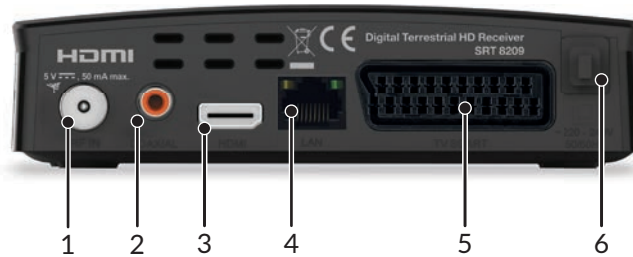

Digital Terrestrial HD Receiver **SRT 8209**

- Teletext, full multi-lingual DVB subtitles and audio track support⁴
- 4 favourite lists for TV and radio programmes
- Parental lock function for menu and rating control for channel
- Multi-lingual support on screen menu (OSD)
- Automatic and manual channel scan options
- Many channel handling options: lock, move, skip, delete and rename
- Power on with last viewed channel
- Digital sound through coaxial output (S/PDIF) by connecting to digital amplifier

- PAL/NTSC video out
- DVB-T2 compliant, UHF/VHF tuner
- Support of active antenna by 5 V output
- Power saving automatic standby function
- **Connections:** RF IN, TV SCART, HDMI, S/PDIF coaxial, USB port, Ethernet (RJ-45)

1. 1 Depending on local signal conditions
2. 2 Dolby Audio, Dolby Digital Plus and the double-D symbol are registered trademarks of Dolby Laboratories.
3. 3 The terms HDMI and HDMI High-Definition Multimedia Interface, and the HDMI logo are trademarks or registered trademarks of HDMI Licensing Administrator, Inc in the United States and other countries.
4. 4 Availability depending on broadcaster

Picture similar

1. Antenna
2. Digital audio amplifier
3. TV (HDMI)
4. Ethernet (RJ-45)
5. TV (SCART)
6. Power cord

Demodulator:
Profile level: COFDM; 16 QAM/64 QAM; QPSK; 256QAM
Transmission mode: 2 K - 8 K

Video Decoder:
Profile level: AVC/H.264HP@L4.1, MPEG-4 ASP supported
Video resolution: 480i, 480p, 576i, 576p, 720p, 1080i, 1080p
Decoding: PAL/NTSC
Aspect ratio: 4:3 Letterbox, 4:3 Pan & Scan, 16:9, Auto

Audio Decoder:
Audio support: Dolby Digital Plus*/AC3/PCM
MPEG MusiCam Layer II
Sampling rate: 32, 44.1, 48 kHz
Audio mode: Stereo, Mono

Tuner:
Front End: DVB-T2, UHF & VHF Tuner
Input frequency range: 174 - 230 MHz (VHF) and 470 - 790 MHz (UHF)
Input signal level: -20 ~ -82 dBm
Antenna power: 5 V DC, max. 50 mA, short cut protected

Memory and System:
Flash memory: 4 MB
SDRAM: 64 MB

Connectors:
RF IN - IEC Female
HDMI
Ethernet (RJ-45)
TV SCART (CVBS, Audio L&R)
S/PDIF (coaxial output)
USB 2.0 port: 5 V/500 mA (max.) supported

General Data:
Supply voltage: 220 - 240 V AC (SMPS), 50/60 Hz
Power consumption: 4 W (typ.), 8 W (max)
Power consumption in standby: <0.50 W
Operating temperature: 0 ~ +40 °C
Storage temperature: -25 ~ +60 °C
Operating humidity range: 10 ~ 85% RH, Non-condensing
Size (WxDxH) in mm: 152 x 112 x 38
Weight: 0.22 kg

* Dolby Digital Plus, Dolby Audio and the double-D symbol are registered trademarks of Dolby Laboratories.

SRT 8209 EAN: 9120072371059

SERVICE CENTER			
AT	support_at@strong.tv 0820 400 150 (€ 0.12/Min. Intern. Festnetz)	IT	support_it@strong.tv 199 404 032 Da rete fissa 24,8 cent. al min. 12,5 cent. scatto alla risposta. Da rete mobile max 49 cent. al min. 15,6 cent. scatto alla risposta.
BG	support_bg@strong.tv +359 32 634451	NL	support_nl@strong.tv
CEE	support_hu@strong.tv +36 1 445 26 10	FR	support_fr@strong.tv
		UA	support_ua@strong.tv +380 (44) 238 61 50
		PL	support_pl@strong.tv 801 702 017
		DK	support_dk@strong.tv
		DE	support_de@strong.tv 0180 501 49 91 (€ 0.14/Min. deutsches Festnetz) (€ 0.42/Min. max. Mobilfunknetz)