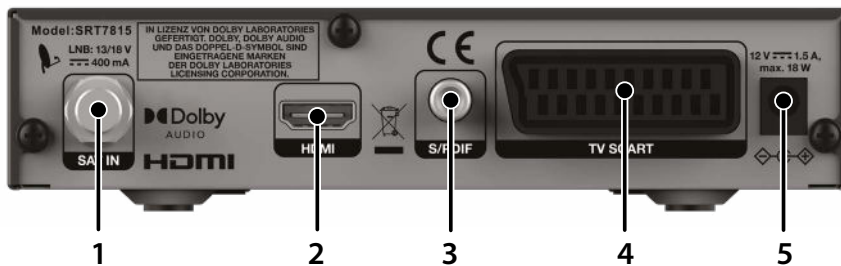

Picture similar

Back panel:

1. Satellite antenna
2. TV (HDMI)
3. Digital audio amplifier
4. TV SCART
5. Power adapter

Demodulator

Demodulation: QPSK, 8PSK
Input symbol rate: DVB-S QPSK: 1 ~ 45 Ms/s
DVB-S2 8PSK/QPSK: 1 ~ 45 Ms/s
FEC decoder: Auto, 1/2, 2/3, 3/4, 5/6, 7/8 in DVB-S mode
1/4, 1/3, 2/5, 1/2, 3/5, 2/3, 3/4, 4/5, 5/6, 8/9, 9/10 in DVB-S2 QPSK mode
3/5, 2/3, 3/4, 5/6, 8/9, 9/10 in DVB-S2 8PSK mode

Video

Max. video resolution: 1920x1080p
Aspect ratio: 4:3 and 16:9, Pan & Scan Automatic adjustment for 16:9 TV sets, Letterbox supported
Video resolution: HDMI: 576i/p, 720p, 1080i, 1080p SCART: PAL

Audio

Audio mode: Mono L/R, Stereo, Dolby® Digital, Dolby® Digital Plus*, PCM. Transcoding to S/PDIF: Dolby Digital Plus to Dolby Digital or PCM
Tuner
Type1 F Type, IEC169-24, Female
Input frequency: 950 – 2150 MHz
RF Impedanz: 75 Ohm unequal Input level: -65 to -25 dBm
LNB Feeding: 13/18 V DC (+/- 1 V), max. 400 mA, Overvoltage protection DiSeqC Version: 1.0, SatCR EN50494 (up to 8 Channel-IDs)

System & memory

Main processor: Ali3515P (Nagra)
Flash memory: 8 MB NOR Flash
System memory: 128 MB DDR3

Connectors

SAT IN
S/PDIF (coax.) HDMI
TV SCART (RGB, CVBS, Audio L&R)
DC main power (12 V/ 1,5 A)
USB 2.0 port Type A: 5 V/500 mA (max.) supported

General Data

Supply voltage: 100 - 240 V AC 50/60 Hz
Input voltage: 12 V DC, 1,5 A
Power consumption: max. 18 W, typ. 5 W
Power consumption in standby: max 1 W
Operating temperature: 0 ~ +40 °C
Storage temperature: -10 ~ +50 °C
Operating humidity range: 10 ~ 85% RH, non-condensing
Size (W x D x H) in mm: 168x105x40
Weight in kg: 0,284

* Dolby, Dolby Audio, and the double-D symbol are trademarks of Dolby Laboratories Licensing Corporation.

SERVICE CENTER

DE

✉

support_de@strong-eu.com

0800 7788 787
(Gebührenfrei)

EAN SRT7815: 9120072375743
PCB: 5