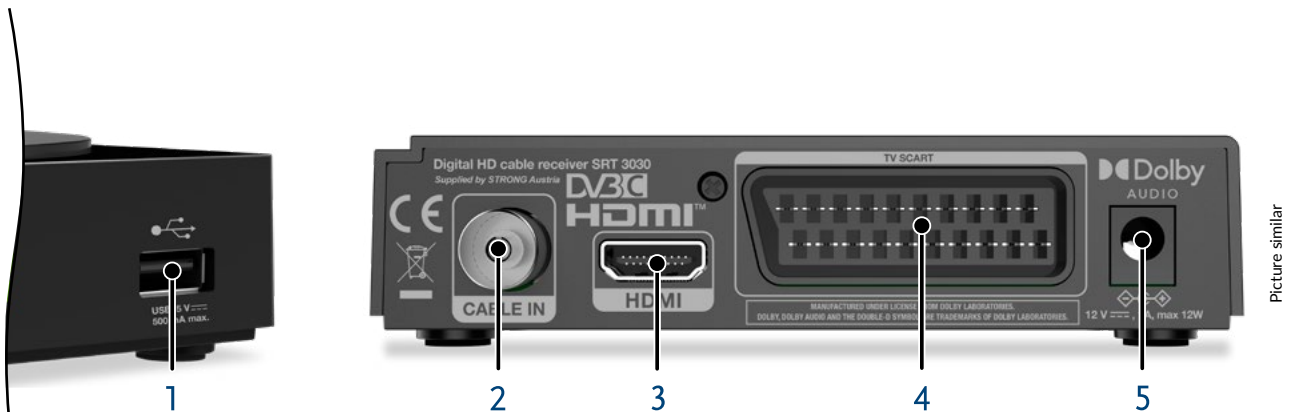

Digital HD Cable Receiver **SRT 3030**

- Electronic TV Programme Guide (EPG) for on screen programme information of present/following event information up to 7 days⁴
- Excellent audio and video quality
- Multi-lingual support on screen menu (OSD)
- Teletext, full multi-lingual DVB subtitles and audio track support⁴
- 32 favourite lists for TV and radio programmes
- 8 event timers with 3 modes (once, daily, select day)
- 800 channels memory capacity
- High definition on screen display (OSD)
- Booking of events directly from the EPG
- Automatic and manual channel scan options
- Digital sound via HDMI output looping through Digital Amplifier
- USB power control for power saving in standby mode
- Fast channel zapping

- Power saving automatic standby function
- Channel handling options: lock, edit, move, sort, skip, delete and rename
- Power on with last viewed channel
- **Connectors:** Cable IN, HDMI, TV SCART, USB
- **Accessories:** Remote control, 2x AAA batteries, power adapter (12V/1A/12W PSU)

1. 1 Depending on local signal conditions
2. 2 Dolby Digital Plus and the double-D symbol are registered trademarks of Dolby Laboratories.
3. 3 STRONG cannot guarantee the playback of all files although extensions are listed, as it depends on codec used, data bit rate and resolution (all MPEG codec formats are supported).
4. 4 Availability depending on broadcaster

1. USB device (on front)
2. Cable IN
3. TV (HDMI)

4. TV (SCART)
5. Power adapter (12 V/1 A)

Tuner

Tuner: 4110
Input Impedance: 75 Ohm
Minimum Input Level: ≤ 40 dBuV (64 QAM)
≤ 44 dBuV (256 QAM)
Receiving Channel Range: 47 MHz ~ 862 MHz
Modulation: 16, 32, 64, 128, 256 QAM
Symbol rate: 3.6 M ~ 6.952 MS/s

Video

Video resolution: 480i, 480p, 576i, 576p, 720p, 1080p
Decoding & Video Out: PAL & NTSC
Aspect ratio: 4:3,16:9

Audio

Audio support: AC3+/PCM/Dolby® Digital Plus*
MP1, MP2, HE-AAC, AAC-LC

System

Transponder with Modulation: DVB-C
Main processor: GX 6701H264
Memory: 64MB DDRAM
FLASH size: 4 MB

Connectors

Cable IN - IEC Female
HDMI
TV SCART
USB 2.0 port: 5 V, 500 mA (max.) supported
Power adapter (12 V/1 A)

General Data

Supplying voltage 100 - 240 V AC (SMPS), 50/60 Hz
Power consumption 4 W (typ.) 12 W (max.)
Power consumption in standby: max. 0.5 W
Operating temperature: 0 ~ +40 °C
Storage temperature: -10 ~ +70 °C
Operating humidity range: 10 ~ 95% RH, Non-condensing
Size (WxDxH) in mm: 125 x 63 x 28 including feet
Weight in kg: 0.095

* Dolby, Dolby Digital, Dolby Digital Plus and the double-D symbol are registered trademarks of Dolby Laboratories.

SRT 3030 EAN : 9120072374777
PCB : 10

SERVICE CENTER			
AT	support_at@strong.tv 0820 400 150 (€ 0,12/Min. österr. Festnetz)	DE	support_de@strong.tv 0180 501 49 91 (€ 0,14/Min. deutsches Festnetz) (€ 0,42/Min. max. Mobilfunknetze)
BG	support_bg@strong.tv +359 32 634451	DK	support_dk@strong.tv
CEE	support_hu@strong.tv +36 1 445 26 10	PL	support_pl@strong.tv 801 702 017
		IT	support_it@strong.tv 199 404 032 Da rete fissa 24,8 cent. al min. 12,5 cent. scatto alla risposta Da rete mobile max 49 cent. al min. 15,6 cent. scatto alla risposta
		NL	support_nl@strong.tv
		FR	support_fr@strong.tv
		UA	support_ua@strong.tv +380 (44) 238 61 50