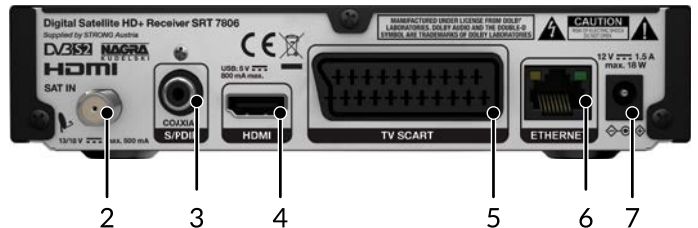

¹ An activated and valid HD+ card is required. The HD+ card is solely for the use in the Federal Republic of Germany.
² Subject to your local reception conditions
³ Web content and Internet-based services are provided by third parties and can be terminated at any time without prior notice.
⁴ Availability depending on broadcast
⁵ Dolby Digital Plus, Dolby Digital and the double-D symbol are registered trademarks of Dolby Laboratories

1. USB (front)
2. Satellite antenna
3. Digital audio amplifier
4. TV (HDMI)
5. TV SCART
6. Ethernet
7. Power adapter

Demodulator

Demodulation: QPSK, 8PSK
Input symbol rate: DVB-S QPSK:
1 ~ 45 Ms/s
DVB-S2 8PSK/QPSK: 1 ~ 45 Ms/s
FEC decoder: Auto, 1/2, 2/3, 3/4, 5/6, 7/8 in DVB-S mode
1/4, 1/3, 2/5, 1/2, 3/5, 2/3, 3/4, 4/5, 5/6, 8/9, 9/10 in DVB-S2 QPSK mode
3/5, 2/3, 3/4, 5/6, 8/9, 9/10 in DVB-S2 8PSK mode

Video

Max. video resolution: 1920x1080p
Aspect ratio: 4:3 and 16:9, Pan & Scan
Automatic adjustment for 16:9 TV sets,
Letterbox supported
Video resolution: HDMI: 576i/p, 720p, 1080i, 1080p SCART: PAL

Audio

Audio mode: Mono L/R, Stereo, Dolby® Digital, Dolby® Digital Plus*, PCM.
Transcoding to S/PDIF: Dolby Digital Plus to Dolby Digital or PCM

Tuner

Type1 F Type, IEC169-24, Female
Eingangsfrequenz 950 - 2150 MHz
RF Impedanz: 75 Ohm ungleich
Eingangspegel: -65 to -25 dBm
LNB Anspeisung: 13/18 V DC (+/- 1 V), max. 500 mA, Überspannungsschutz
DiSEqC Version: 1.0, SatCR EN50494 (up to 8 Channel-IDs)

System & memory

Main processor: Ali3515P (Nagra)
Flash memory: 8 MB NOR Flash
System memory: 128 MB DDR3

Connectors

SAT IN
S/PDIF (coax.)
HDMI
TV SCART (RGB, CVBS, Audio L&R)
Ethernet (RJ45)
DC main power (12 V/ 1.5 A)
USB 2.0 port Type A: 5 V/800 mA (max.) supported

General Data

Supply voltage: 100 - 240 V AC 50/60 Hz
Input voltage: 12 V DC, 1.5 A
Power consumption: max. 18 W, typ. 6 W
Power consumption in standby: max 1 W
Operating temperature: 0 ~ +40 °C
Storage temperature: -10 ~ +50 °C
Operating humidity range: 10 ~ 85% RH, non-condensing
Size (W x D x H) in mm: 169 x 133 x 40
Weight in kg: 0.36

EAN SRT 7806 6 Mon. HD+ card: 8717185449495
EAN SRT 7806 12 Mon. HD+ card: 9120072370205

*Dolby Digital Plus and the double-D symbol are registered trademarks of Dolby Laboratories

SERVICE CENTER

DE support_de@strong.tv
0180 501 49 91
(€ 0,14/Min. deutsches Festnetz)
(€ 0,42/Min. max. Mobilfunknetz)