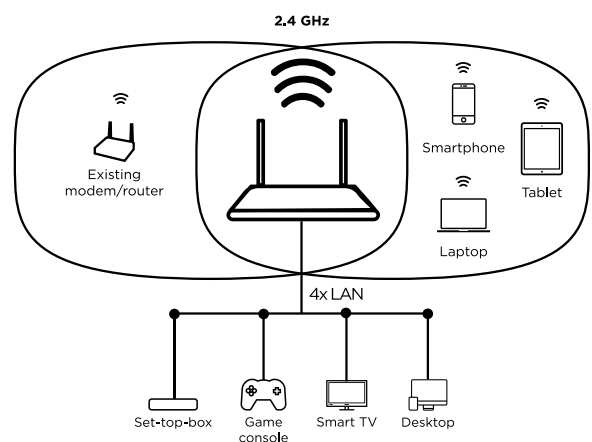

Hardware

Interfaces	4x 10/100 Mbit/s LAN ports (Auto MDI/MDIX) 1x 10/100 Mbit/s WAN port (Auto MDI/MDIX)
Buttons	Connect & Secure (WPS)/Reset
LEDs	Power, Wi-Fi, WAN, LAN, Connect & Secure (WPS)
Power	External power supply, 5V / 1A DC
Standards	IEEE 802.11n/g/b, IEEE 802.3, IEEE 802.3u

Software

Configuration Wizards	Repeater, WISP, Router
Management	Web User Interface, Time Settings, Configuration Backup/Restore, Firmware Upgrade
Internet Protocol	IPv4

In Router Mode:

WAN Type	Dynamic IP, Static IP, PPPoE DHCP Server, DHCP Client List, Address Reservation
Quality of Service	Bandwidth Management for wired and wireless devices
Port Forwarding	Virtual Server, DMZ Dynamic DNS DynDns
Security	URL Filter, Access control for wireless devices

Other specifications

Certification	CE
Package contents	Universal Repeater 300D Ethernet Cable Installation instructions Warranty Card
System requirements	Windows 7, 8, 8.1, 10, Mac OS X, Linux, Internet Browser
Environment	Operating Temperature: 0°C ~ +40°C Storage Temperature: -40°C ~ +70°C Operating Humidity: 10% ~ 90% non-condensing Storage Humidity: 5% ~ 90% non-condensing
Dimensions (W x D x H)	225 x 136 x 25 mm
Weight:	0.16 kg

REPEATER300D: 9120072371714