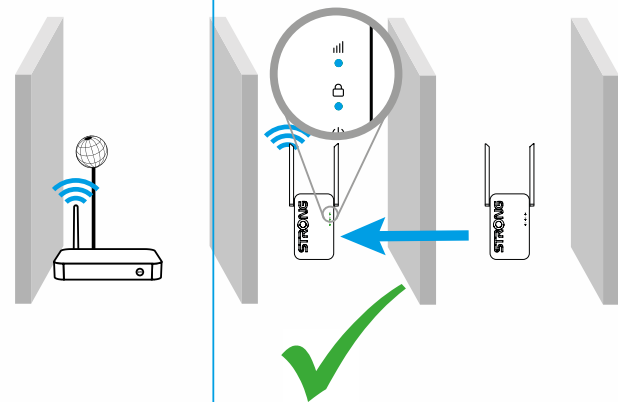

5

STRONG
WI-FI 6
REPEATER 3000
REPEATERAX3000UK

Mbps
3000
Mbit/s

4 Years
warranty

Installation instructions

SERVICE CENTER

GB  support_uk@strong-eu.com
 0800 464 7919

www.strong-eu.com