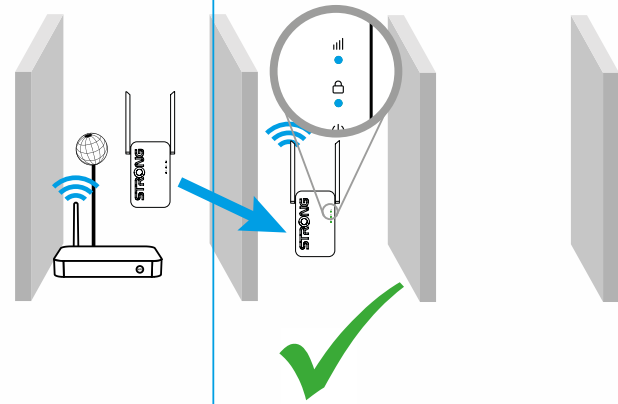

5

STRONG
WI-FI 6
REPEATER 3000
REPEATERAX3000UK

Mbps
3000
Mbit/s

4 Years
warranty

Installation instructions

SERVICE CENTER

GB  support_uk@strong-eu.com
 0800 464 7919

www.strong-eu.com