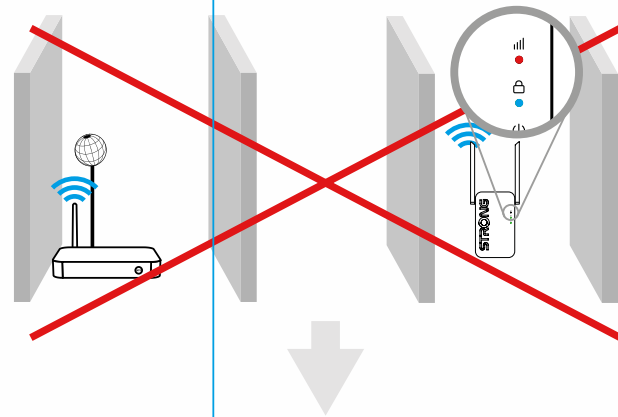

5

STRONG
WI-FI 6
REPEATER 3000
REPEATERAX3000UK

Mbps
3000
Mbit/s

4 Years
warranty

Installation instructions

SERVICE CENTER

GB  support_uk@strong-eu.com
 0800 464 7919

www.strong-eu.com