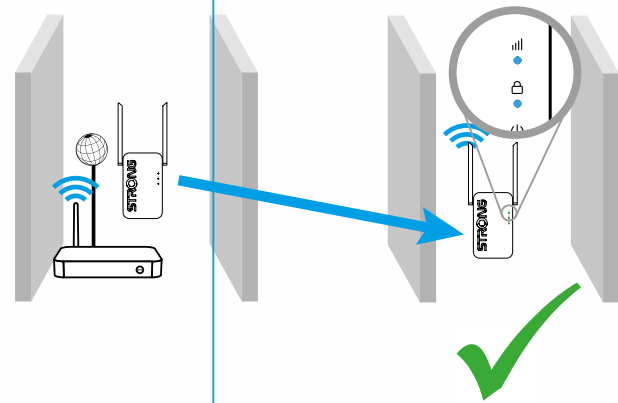

5

STRONG
WI-FI 6
REPEATER 3000
REPEATERAX3000UK

Mbps
3000
Mbit/s

4 Years
warranty

Installation instructions

SERVICE CENTER

GB  support_uk@strong-eu.com
 0800 464 7919

www.strong-eu.com