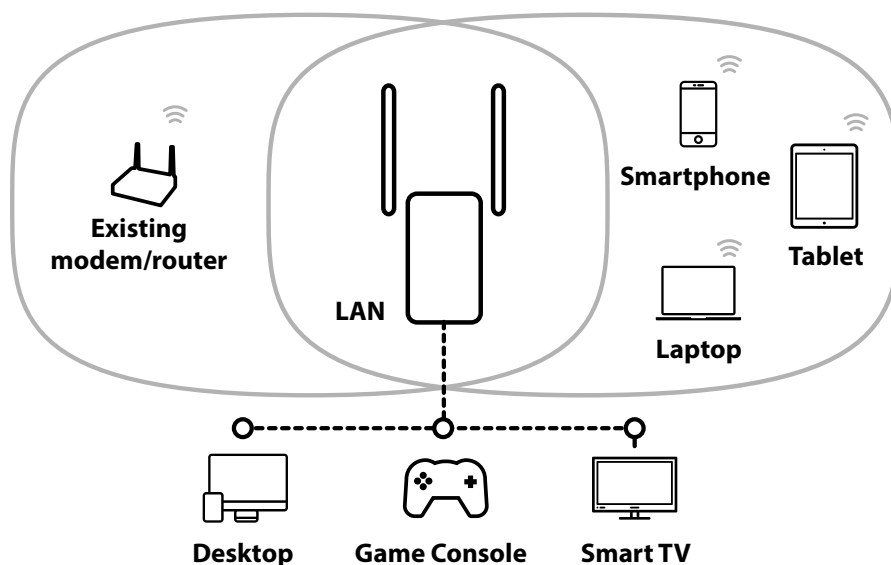

STRONG

WI-FI 6 REPEATER AX3000

Wi-Fi

Frequenza	2.4 GHz & 5GHz (11ax)
Standards	IEEE 802.11ax /IEEE 802.11ac /IEEE 802.11n/IEEE 802.11g/IEEE 802.11a/IEEE 802.11b
Signal Rate	5GHz: Up to 2402 Mbps 2.4GHz: Up to 574 Mbps
Sicurezza	WPA-PSK / WPA2-PSK / WPA3
Antenna	2x 5dBi
Transmit Power	CE: <20dBm(2.4 GHz), <23dBm(5.15 GHz~5.25 GHz)
Canali Supportati	2.4GHz : 1, 2, 3, 4, 5, 6, 7, 8, 9, 10, 11, 12, 13 5 GHz : 36, 40, 44, 48, 52, 56, 60, 64, 100, 104, 108, 112

Hardware

Porte Ethernet	1x 10/100/1000 Mbps self-adaptive LAN
Tasti	Reset Button / WPS Button
LEDs	WiFi / WPS / Power
Alimentazione	Direct plug-in power supply (100V-240V)

Software

Configuration Wizards	Repeater, Router, Access Point
DHCP Management	Auto, Server, Client Web User Interface, Time Settings, Configuration Backup/Restore, Firmware Upgrade
Protocollo Internet	IPv4

Altre Specifiche

Certificazioni	CE
Contenuto Confezione	REPEATERAX3000 Istruzioni Installazione Certificato di garanzia
Sistema operativo richiesto	Windows 7, 8, 8.1, 10, Mac OS X, Linux, Internet Browser
Ambiente	Temperatura di esercizio: 0° C ~ +40° C Temperatura stoccaggio: -40° C ~ +70° C Umidità di esercizio: 10%~90% non-condensing Umidità Stoccaggio: 5%~90% non-condensing
Dimensioni (W x D x H)	77,8 x 49 x 130 mm
Dimensioni con antenna (W x D x H)	77,8 x 49 x 222,8 mm
Peso:	0.29 kg

REPEATERAX3000 EAN: 9120072376832

PCB: 10

© STRONG 2024. Tutti i diritti riservati.