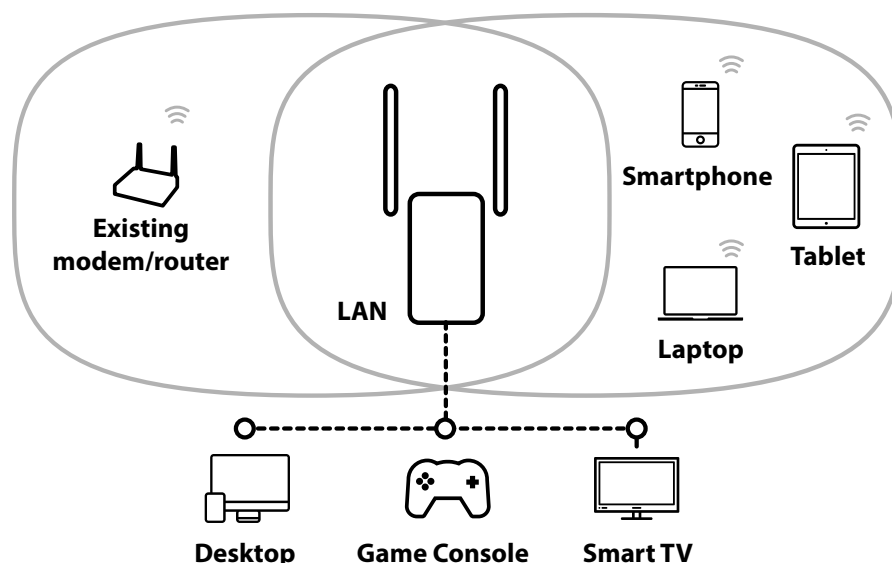

STRONG

WI-FI 6 REPEATER AX3000

Wi-Fi

Frequency	2.4 GHz & 5GHz (11ax)
Standards	IEEE 802.11ax /IEEE 802.11ac /IEEE 802.11n/IEEE 802.11g /IEEE 802.11a/ IEEE 802.11b
Signal Rate	5GHz: Up to 2402 Mbps 2.4GHz: Up to 574 Mbps
Security	WPA-PSK / WPA2-PSK / WPA3
Antenna	2x 5dBi
Transmit Power	CE: <20dBm(2.4 GHz), <23dBm (5.15 GHz~5.25 GHz)
Supported Channels	2.4GHz : 1, 2, 3, 4, 5, 6, 7, 8, 9, 10, 11, 12, 13 5 GHz : 36, 40, 44, 48, 52, 56, 60, 64, 100, 104, 108, 112

Hardware

Ethernet Ports	1x 10/100/1000 Mbps self-adaptive LAN
Buttons	Reset Button / WPS Button
LEDs	WiFi / WPS / Power
Power	Direct plug-in power supply (100V-240V)

Software

Configuration Wizards	Repeater, Access Point
DHCP Management	Auto, Server, Client
Internet Protocol	Web User Interface, Time Settings, Configuration Backup/Restore, Firmware Upgrade
	IPv4

Other specifications

Certification	CE
Package contents	REPEATERAX3000 Installation instructions Warranty Card
System requirements	Windows 7, 8, 8.1, 10, Mac OS X, Linux, Internet Browser
Environment	Operating temperature: 0° C ~ +40° C Storage temperature: -40° C ~ +70° C Operating humidity: 10%~90% non-condensing Storage humidity: 5%~90% non-condensing
Size (W x D x H)	77,8 x 49 x 130 mm
Size with antenna (W x D x H)	77,8 x 49 x 222,8 mm
Weight:	0.29 kg

REPEATERAX3000UK EAN: 9120072376801
PCB: 10