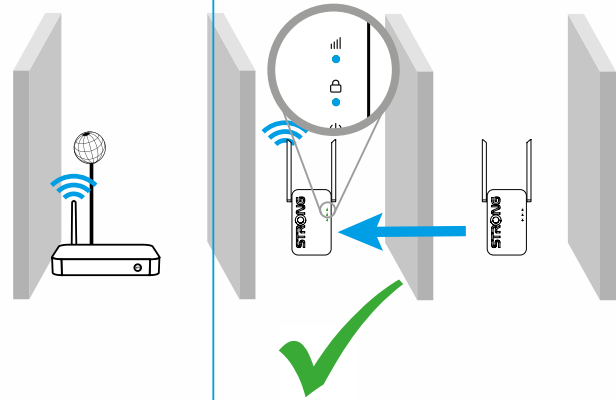

5

STRONG

WI-FI 6

REPEATER 1800

REPEATERAX1800UK

Mbps
1800
Mbit/s

4 Years warranty

Installation instructions