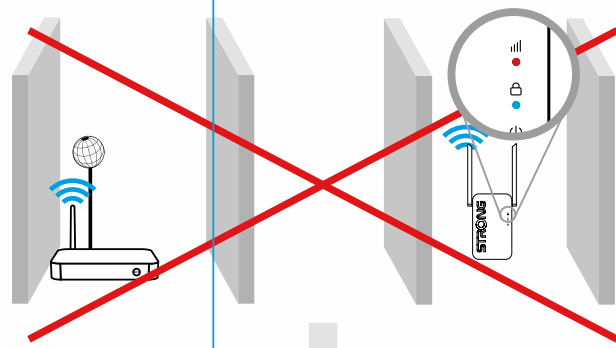

5

STRONG

WI-FI 6

REPEATER 1800

REPEATERAX1800UK

Mbps
1800
Mbit/s

4 Years warranty

Installation instructions