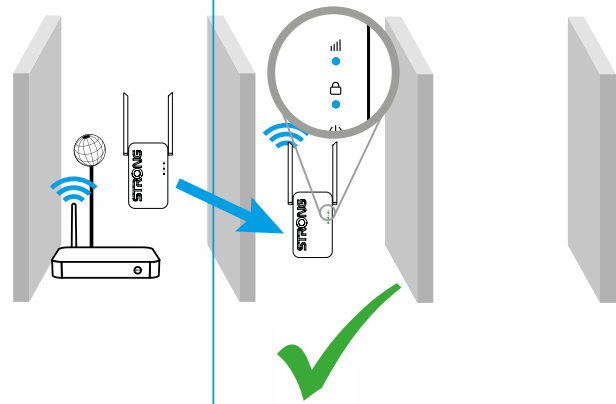

5

STRONG

WI-FI 6

REPEATER 1800

REPEATERAX1800UK

Mbps
1800
Mbit/s

4 Years warranty

Installation instructions