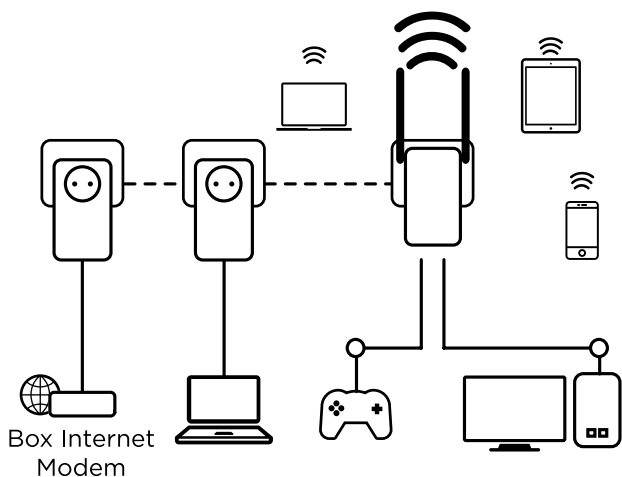

POWERLINE WI-FI 600 TRIPLE PACK

Powerline Wi-Fi 600 Adapter

Frequency Wi-Fi	2.4 GHz
Frequency Powerline	2 MHz ~ 68 MHz
Standards Wi-Fi	IEEE 802.11n/g/b, IEEE 802.3, IEEE 802.3u
Standards Powerline	HomePlug™ AV, IEEE 802.3, IEEE 802.3u
Signal Rate Wi-Fi	Up to 300 Mbit/s
Signal Rate Powerline	Up to 600 Mbit/s
Security Wi-Fi	WEP, WPA/WPA2, WPA-PSK/WPA2-PSK
Security Powerline	128 bit AES
Antenna	2x 3dBi omnidirectional, adjustable
Transmit Power Wi-Fi	Europe: <20 dBm
Supported Channels	2.4 GHz: 1, 2, 3, 4, 5, 6, 7, 8, 9, 10, 11, 12, 13
Ethernet Ports	2x 10/100 Mbp LAN port (Auto MDI/MDIX)
Button	Connect & Secure, Reset/WPS
LEDs	Power, Ethernet, Powerline, Wi-Fi
Size (WxDxH) in mm	101,5 x 71,5 x 184
Weight in kg	0.17

Powerline 600 Adapter

Frequency	2 MHz ~ 68 MHz
Standards	HomePlug™ AV, IEEE 802.3, IEEE 802.3u
Interface	10/100M Ethernet, Extra Power Socket 250 V AC 16 A max.
Button	Connect & Secure/Reset
LEDs	Power, Powerline, Ethernet
Power	100 - 240 V, 50/60 Hz
Security	128 bit AES
Range	Up to 300 meters over electric circuit
Size (WxDxH) in mm	60 x 74 x 117
Weight in kg	0.16

Others

Certification	CE
Package Contents	1x Powerline Wi-Fi 600 Adapter 2x Powerline 600 Adapter 3x Ethernet cables, Installation instructions
System Requirements	Windows 7, 8, 8.1, 10, Mac OS X, Linux, Internet Browser
Environment	
Operating temperature:	0 °C ~ +40 °C
Storage temperature:	-40 °C ~ +70 °C
Operating humidity:	10%~90% non-condensing
Storage humidity:	5%~90% non-condensing

PLWF600TRIEUV2 EAN: 9120072375279

PCB: 10