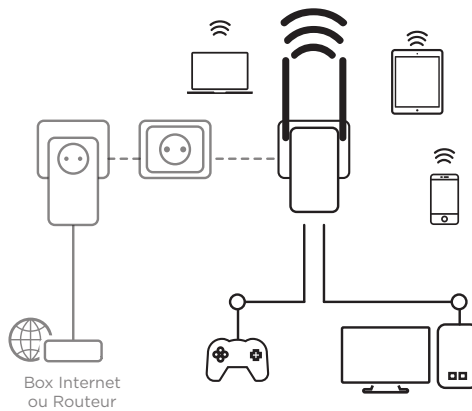

CPL Wi-Fi 500

Powerline Wi-Fi 500 Adapter

Frequency Wi-Fi	2.4 GHz
Frequency Powerline	2 MHz ~ 68 MHz
Standards Wi-Fi	IEEE 802.11n/g/b, IEEE 802.3, IEEE 802.3u
Standards Powerline	HomePlug® AV, IEEE 802.3, IEEE 802.3u
Signal Rate Wi-Fi	Up to 300 Mbit/s
Signal Rate Powerline	Up to 500 Mbit/s
Security Wi-Fi	WPA-Personal, WPA2-Personal, WPA-Personal/WPA2-Personal mixed mode, MAC address filtering
Security Powerline	128 bit AES
Antenna	2x 3dBi omnidirectional, adjustable
Transmit Power Wi-Fi	Europe: <20 dBm
Supported Channels	2.4 GHz: 1, 2, 3, 4, 5, 6, 7, 8, 9, 10, 11, 12, 13
Ethernet Ports	1x 10/100M LAN port (Auto MDI/MDIX) 1x 10/100M WAN port (Auto MDI/MDIX)
Button	Connect & Secure, Reset/WPS
LEDs	Power, LAN/WAN, Powerline, Wi-Fi
Size (WxDxH) in mm	101,5 x 71,5 x 210
Weight in kg	0.17

Others

Certification	CE
Package Contents	1x Powerline Wi-Fi 500 Adapter 1x Ethernet cable, Installation instructions, Warranty Card
System Requirements	min. 1x installed Powerline 500 HomePlug® AV device Windows 7, 8, 8.1, 10, Mac OS X, Linux, Internet Browser
Environment	Operating temperature: 0 °C ~ +40 °C Storage temperature: -40 °C ~ +70 °C Operating humidity: 10% ~ 90% non-condensing Storage humidity: 5% ~ 90% non-condensing

PLWF500EU EAN: 9120072370045