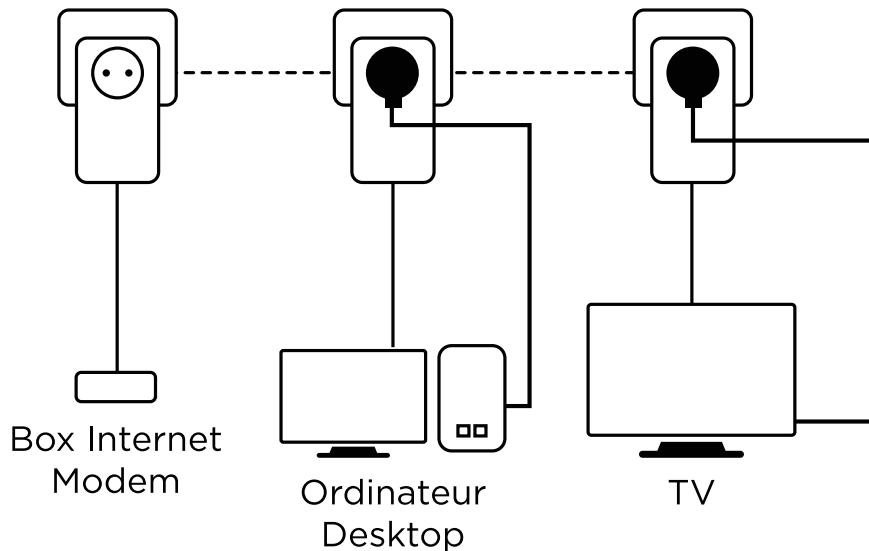

POWERLINE 600 TRIPLE PACK

Powerline 600 Adapter

Frequency	2 MHz ~ 68 MHz
Standards	HomePlug™ AV, IEEE 802.3, IEEE 802.3u
Interface	1x port Ethernet (10/100Mbps)
Extra Power Socket	250 V AC 16 A max.
Button	Connect & Secure
LEDs	Power, Powerline, Ethernet
Power	120 - 240 V, 50/60 Hz
Security	128 bit AES
Range	Up to 300 meters over electric circuit
Size (WxDxH) in mm	60 x 73 x 117
Weight in kg	0.16

Others

Certification	CE
Package Contents	3x Powerline 600 Adapters 3x Ethernet cables, Installation instructions
System Requirements	Windows 7, 8, 8.1, 11, Mac OS X, Linux, Internet Browser
Environment	Operating temperature: 0 °C ~ +40 °C Storage temperature: -40 °C ~ +70 °C Operating humidity: 10%~90% non-condensing Storage humidity: 5%~90% non-condensing

PL600TRIFRV2 EAN: 9120072375224

PCB: 10