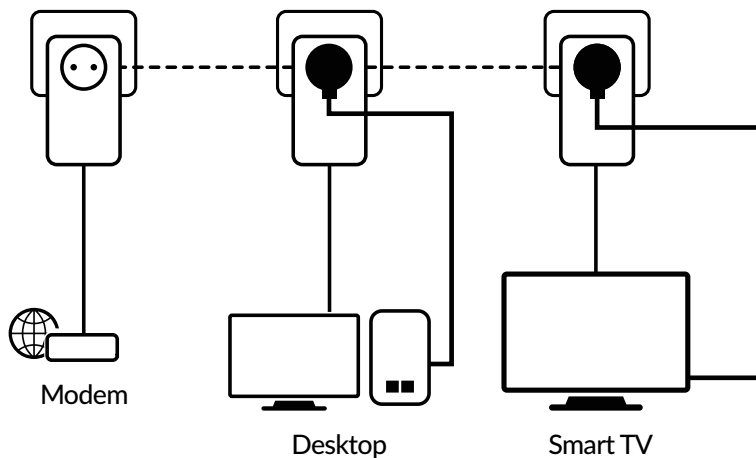

STRONG

POWERLINE 600 TRIPLE PACK

Hardware

Standards:	HomePlug™ AV, IEEE 802.3, IEEE 802.3u
Interface:	1x Ethernet port (10/100 Mbits/s)
Extra Power Socket:	16 A max.
Button:	Connect & Secure
LEDs:	Power, Powerline, Ethernet
Power:	100 - 240 V, 50/60 Hz
Security:	128 bit AES
Range:	Up to 300 meters over electric circuit
Frequency:	2 MHz ~ 68 MHz
Size (WxDxH):	60 x 74 x 117 mm
Weight in kg:	0,16

Other specifications

Certification:	CE
Package Contents:	3x Powerline 600 Adapters 3x Ethernet Cables Quick Installation Guide
System Requirements:	RJ45 Ethernet connection
Environment:	Operating Temperature: 0 °C ~ +40 °C Storage Temperature: -40 °C ~ +70 °C Operating Humidity: 10%~90% non-condensing Storage Humidity: 5%~90% non-condensing

PL600TRIEUV2 EAN: 9120072375231
PCB: 10