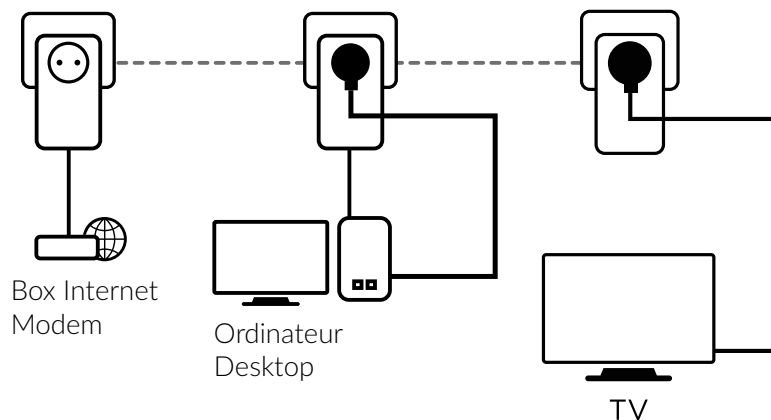

Powerline 1000 - Triple Pack

Hardware

Standards:	HomePlug™ AV2, HomePlug™ AV, IEEE 802.3, IEEE 802.3u, IEEE 802.3ab
MIMO:	2x2
Interface:	1x Gigabit port Ethernet (10/100/1000 Mbit/s)
Extra Power Socket	AC 250 V, 16 A max./ AC 125 V, 10 A max.
Button:	Connect & Secure, Reset
LEDs:	Power, Powerline, Ethernet
Power:	100 - 240 V AC, 50/60 Hz
Security:	128 bit AES
Range:	up to 300 meters over electric circuit
Frequency:	2 MHz ~ 68 MHz
Size (WxDxH):	60 x 74 x 119 mm
Weight in kg:	0,19

Others

Certification:	CE
Package Contents:	3x Powerline 1000 Adapters 3x Ethernet Cables Quick Installation Guide, Warranty Card System Requirements: Ethernet (RJ45) connector
Environment:	Operating Temperature: -10 °C ~ +50 °C Storage Temperature: -20 °C ~ +70 °C Operating Humidity: 10%~90% non-condensing Storage Humidity: 5%~95% non-condensing

EAN POWERL1000TRIFR: 9120072374241
PCB: 5