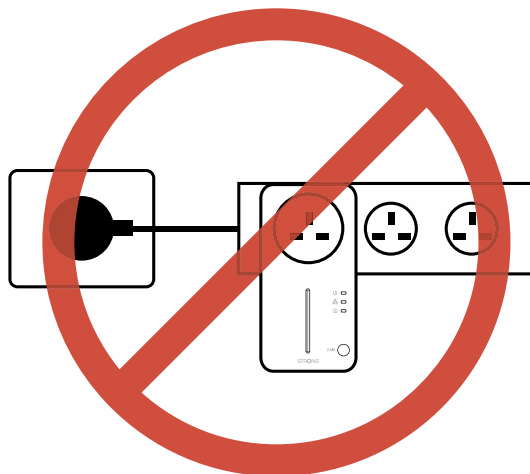

4

FAQ

EN: To learn more about Powerline Network security, please visit the FAQ section for Powerline products at www.strong-eu.com

STRONG POWERLINE 600 DUO WI-FI

Mbps
600
Mbit/s

4 Years
warranty

Installation Instructions

5

6

SERVICE CENTER

GB support_uk@strong-eu.com
 0800 464 7919

www.strong-eu.com

Supplied by Strong Austria
Represented by Caldero Holdings Ltd.
Concordia Works
30 Sovereign Street,
Leeds LS1 4BA, UK
Email : support_uk@strong-eu.com