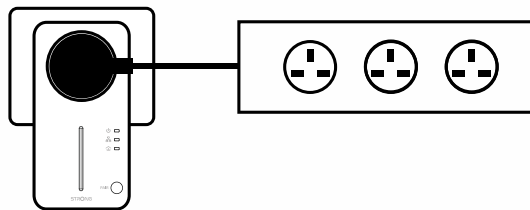

4 Years
warranty

Installation Instructions

5