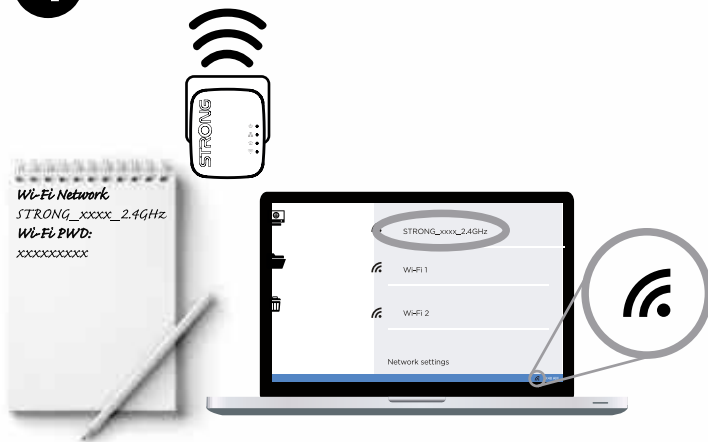

SERVICE CENTER

GB support_uk@strong.tv
 0800 464 7919

www.strong-eu.com

Supplied by Strong Austria
Represented by Caldero Holdings Ltd.
Concordia Works
30 Sovereign Street,
Leeds LS1 4BA, UK
Email : support_uk@strong.tv