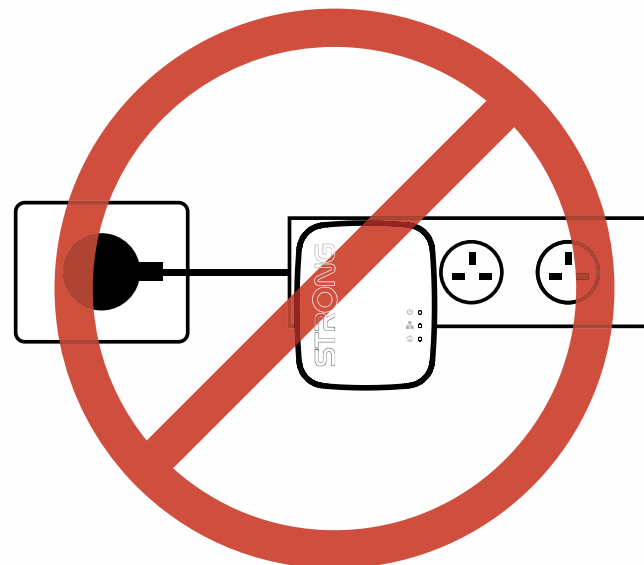

SERVICE CENTER

GB support_uk@strong.tv
 0800 464 7919

www.strong-eu.com

Supplied by Strong Austria
Represented by Caldero Holdings Ltd.
Concordia Works
30 Sovereign Street,
Leeds LS1 4BA, UK
Email : support_uk@strong.tv