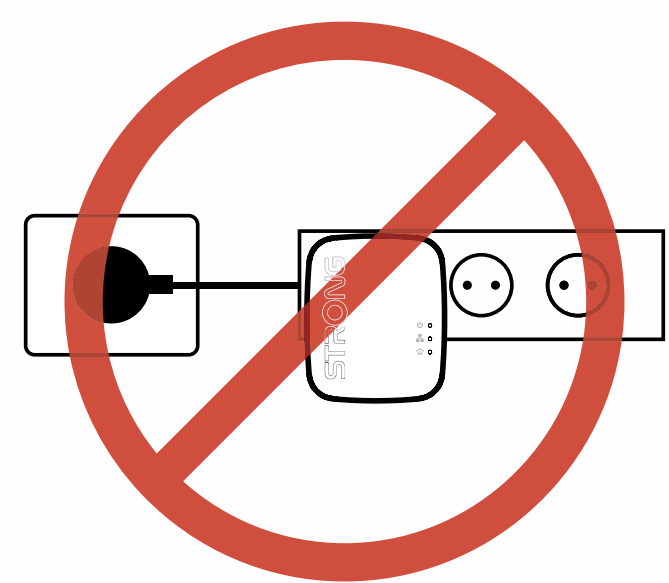

SERVICE		CENTER	
AT	✉ support_at@strong.tv ☎ 0820 400 150 (€ 0,12/Min. österr. Festnetz)	GB	✉ support_uk@strong.tv ☎ 0800 464 7919
BG	✉ support_bg@strong.tv ☎ +359 32 634451	IT	✉ support_it@strong.tv ☎ 199 404 032 Da rete fissa 24,8 cent. al min. 12,5 cent. scatto alla risposta Da rete mobile max 49 cent. al min. 15,6 cent. scatto alla risposta
CEE	✉ support_hu@strong.tv ☎ +36 1 445 26 10	NL	✉ support_nl@strong.tv
DE	✉ support_de@strong.tv ☎ 0180 501 49 91 (€ 0,14/Min. deutsches Festnetz) (€ 0,42/Min. max. Mobilfunknetze)	PL	✉ support_pl@strong.tv ☎ 801 702 017
DK	✉ support_dk@strong.tv	UA	✉ support_ua@strong.tv ☎ +380 (44) 238 61 50
FR	✉ support_fr@strong.tv		

www.strong-eu.com

Supplied by STRONG AUSTRIA
Represented by STRONG Ges.m.b.H
Teinfaltstraße 8/4, Stock
A-1010 Vienna, Austria
Email: support_at@strong.tv