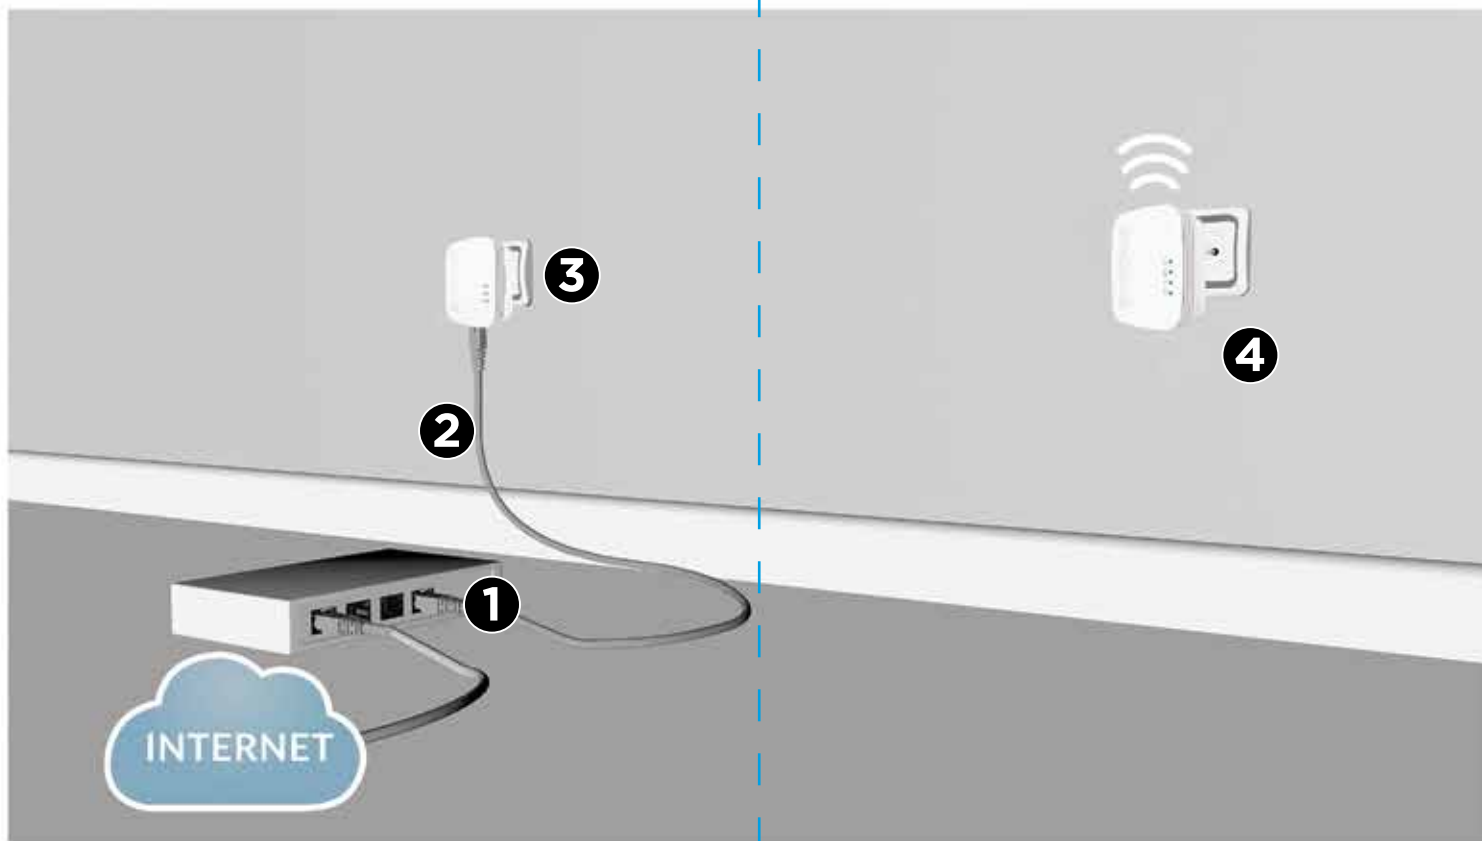

1

Default Access:
URL: <http://setup.strong>
IP Address: 192.168.1.254
Password: admin
Wi-Fi Network: STRONG_xxxx
Wi-Fi PWD: xxxxxxxx

MAC: [Barcode]

2

3