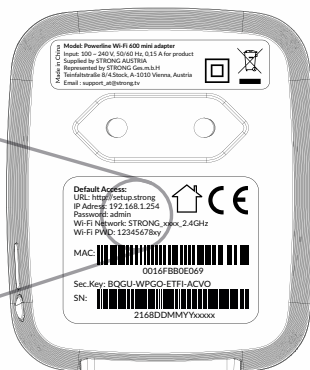

1

Default Access:
URL: <http://setup.strong>
IP Address: 192.168.1.254
Password: admin
Wi-Fi Network: STRONG_xxxx
Wi-Fi PWD: xxxxxxxx

MAC: [Barcode]