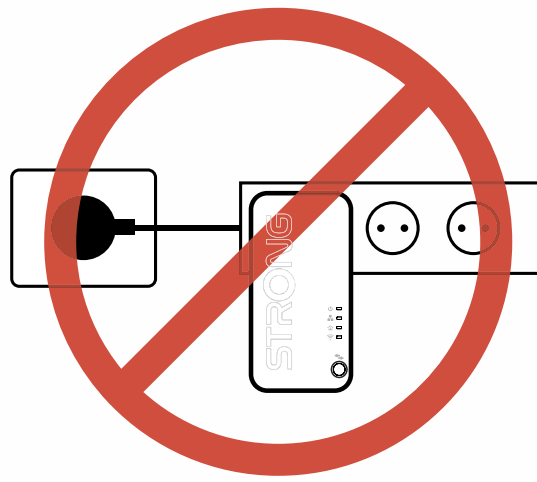

SERVICE		CENTER	
AT	support_at@strong.tv 0820 400 150 (€ 0,12/Min. österr. Festnetz)	GB	support_uk@strong.tv 0800 464 7919
BG	support_bg@strong.tv +359 32 634451	IT	support_it@strong.tv 199 404 032 Da rete fissa 24,8 cent. al min. 12,5 cent. scatto alla risposta Da rete mobile max 49 cent. al min. 15,6 cent. scatto alla risposta
CEE	support_hu@strong.tv +36 1 445 26 10	NL	support_nl@strong.tv
DE	support_de@strong.tv 0180 501 49 91 (€ 0,14/Min. deutsches Festnetz) (€ 0,42/Min. max. Mobilfunknetze)	PL	support_pl@strong.tv 801 702 017
DK	support_dk@strong.tv	UA	support_ua@strong.tv +380 (44) 238 61 50
FR	support_fr@strong.tv		

Supplied by STRONG AUSTRIA
Represented by STRONG Ges.m.b.H.
Teinfaltstraße 8/4, Stock
A-1010 Vienna, Austria
Email: support_at@strong.tv