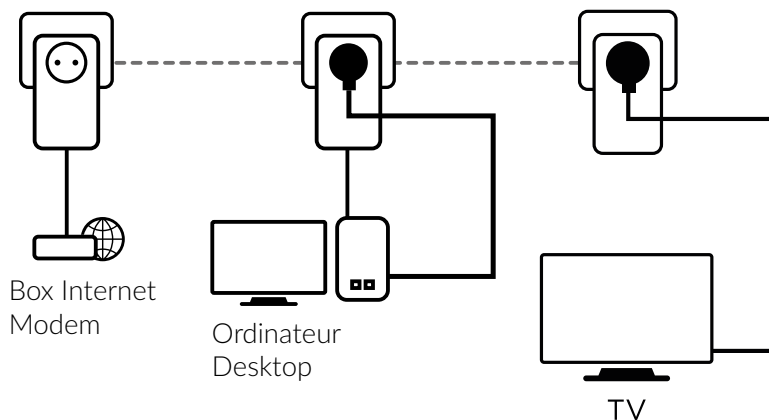

POWERLINE 1000 TRIPLE PACK

Hardware

Standards:	HomePlug™ AV2, HomePlug™ AV, IEEE 802.3, IEEE 802.3u
MIMO:	2x2
Interface:	1x Gigabit port Ethernet (10/100/1000 Mbit/s)
Extra Power Socket	AC 250 V, 16 A max./ AC 125 V, 10 A max.
Button:	Connect & Secure, Reset
LEDs:	Power, Powerline, Ethernet
Power:	120 - 240 V AC, 50/60 Hz
Security:	128 bit AES
Range:	up to 300 meters over electric circuit
Frequency:	2 MHz ~ 68 MHz
Size (WxDxH):	76 x 80 x 136 mm
Weight in kg:	0,16

Others

Certification:	CE
Package Contents:	3x Powerline 1000 Adapters 3x Ethernet Cables Quick Installation Guide, Warranty Card
System Requirements:	Ethernet (RJ45) connector
Environment:	Operating Temperature: 0 °C ~ +40 °C Storage Temperature: -40 °C ~ +70 °C Operating Humidity: 10%~90% non-condensing Storage Humidity: 5%~90% non-condensing

EAN POWERL1000TRIFRV2: 9120072375590

PCB: 10