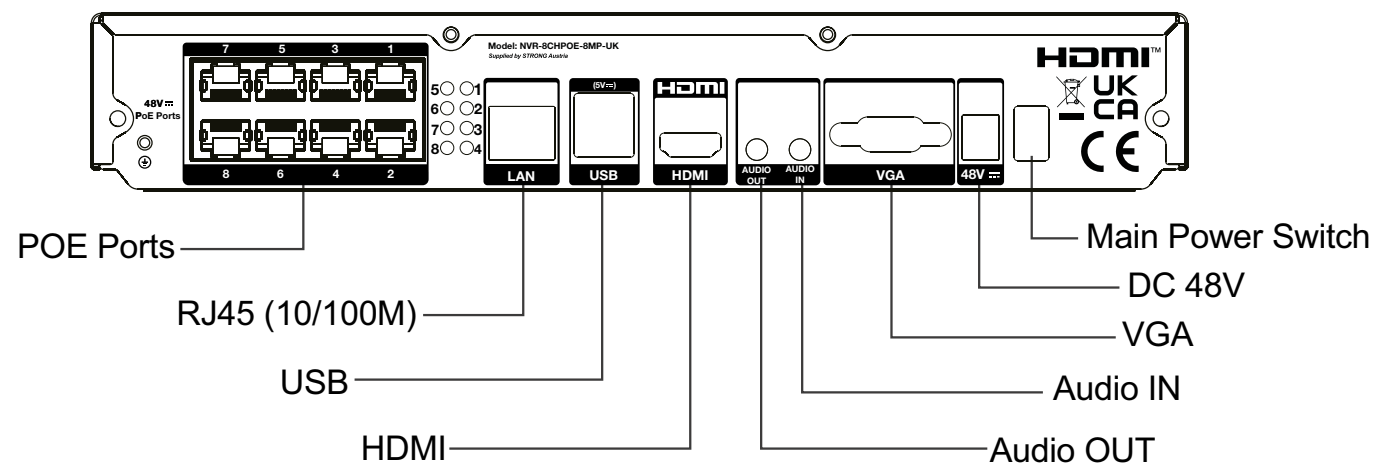

8 PORTS POE NETWORK VIDEO RECORDER

NVR-8CHPOE-8MP-UK

Technical Specifications

Model:	NVR-8CHPOE-8MP-UK
Resolution:	Max. 8MP (4K)
Channel:	Max. 8CH
Panel:	1/4 Panel
IPC Connection:	8CH*8MP
Live View:	1 Panel: 1CH*8MP 4 Panel: 4CH*4MP 6 Panel: 2CH*5MP + 4CH*720P 8 Panel: 2CH*5MP + 6CH*720P
Playback:	1 Panel: 1CH*8MP 4 Panel: 4CH*8MP
Incoming Bandwidth:	512Mbps
Outgoing Bandwidth:	512Mbps
Audio:	Audio Out & Audio In (mini jack)
Certificate:	CE, EAC, RoHS, REACH, WEEE
Material:	Metal
Ethernet/ LAN:	1 (10/100Mbps, RJ45)
POE:	8xRJ45 (10/100Mbps) PoE budget 14W/ port, total budget 56W max.
HDD:	Support up to 8TB HDD 3 1/2" SATA

Power:	DC48V/2A
Dimensions:	280x208x51mm
Net Weight:	816g
IP Grade:	Indoor

Other specifications

Language:	English
ONVIF:	Profile S
Protocol:	TCP/IP, DHCP, HTTP, HTTPS, NTP, DNS, RTP, RTSP, P2P
APP:	Vision by STRONG

General Specifications

Alarm IP Camera:	Human & Vehicle Detection / Motion Detection / Area Detection / Line Crossing
Alarm NVR:	Video loss / HDD error / HDD full / No HDD / IP conflict

*HDD not included