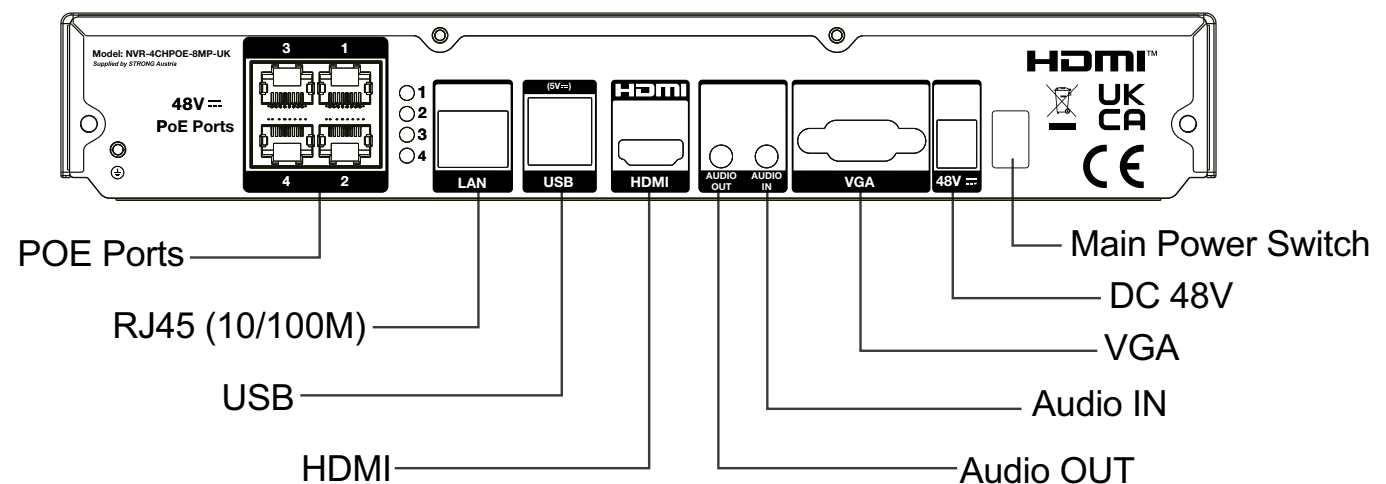

4 PORTS POE NETWORK VIDEO RECORDER

NVR-4CHPOE-8MP-UK

Technical Specifications

Model:	NVR-4CHPOE-8MP-UK
Resolution:	Max. 8MP (4K)
Channel:	Max. 4CH
Panel:	1/4 Panel
IPC Connection:	4CH*8MP
Live View:	1 Panel: 1CH*8MP 4 Panel: 4CH*4MP
Playback:	1 Panel: 1CH*8MP 4 Panel: 4CH*4MP
Incoming Bandwith:	512Mbps
Outgoing Bandwith:	512Mbps
Audio:	Audio Out & Audio In (mini jack)
Certificate:	CE, EAC, RoHS, REACH, WEEE
Material:	Metal
Ethernet/ LAN:	1 (10/100Mbps, RJ45)
POE:	4xRJ45 (10/100Mbps) PoE budget 14W/ port, total budget 56W max.
HDD:	Support up to 8TB HDD 3 1/2" SATA

Power:	DC48V/2A
Dimensions:	280x208x51mm
Net Weight:	774g
IP Grade:	Indoor

Other specifications

Language:	English
ONVIF:	Profile S
Protocol:	TCP/IP, DHCP, HTTP, HTTPS, NTP, DNS, RTP, RTSP, P2P
APP:	Vision by STRONG

General Specifications

Alarm IP Camera:	Human & Vehicle Detection / Motion Detection / Area Detection / Line Crossing
Alarm NVR:	Video loss / HDD error / HDD full / No HDD / IP conflict

*HDD not included