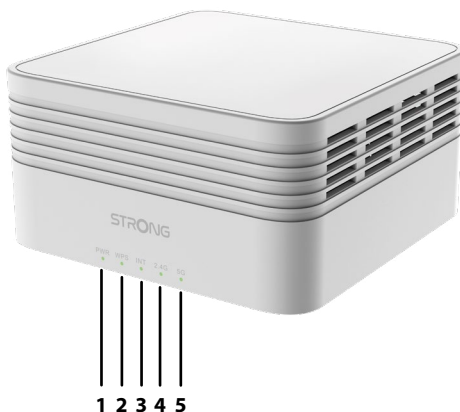

Mesh technológia

Easy MESH -kompatibilis	Automatikusan kezelt hálózat Automatikus Konfiguráció Folyamatos barangolás Automatikus MESH Útválasztás Felhasználói terheléelosztás Automatikus javítás (Redundancia és feladatátvitel hiba esetén) Intelligens barangolás (a kliensek és a kliens frekvenciasávok dinamikus kezelése)
Többszörös Hozzáférési Pont architektúra	akár 6x ATRIA Mesh AX3000 összekapcsolásával
Ethernet backhaul	A hálócsofópontok Etherneten keresztül is csatlakoztathatók a jobb teljesítmény érdekében

További specifikációk

Tanúsítvány	CE
A csomag tartalma	3x ATRIA Mesh AX3000 3x Hálózati tápegység (12V/1 A DC) 1x CAT5E Ethernet kábel 1x Telepítési utasítás, Jótállási jegy, Biztonsági utasítások
Rendszer követelmények	Internet böngésző

Környezet

Működési hőmérséklet tartomány:	0° C~+45° C
Tárolási hőmérséklet tartomány:	-20° C~+70° C
Működési páratartalom:	10%~90% nem kondenzáló
Tárolási páratartalom:	10%~90% nem kondenzáló
Méretek (SzéxMéxMa)	
készülékenként	128*128*73 mm
Súly készülékenként	320 g

1. Power LED
2. Pairing LED
3. Internet LED
4. 2.4 GHz LED
5. 5 GHz LED
6. Power supply connector
7. On/Off Power button
8. Reset button
9. Connect & Secure (WPS) button
10. 3x Gigabit LAN/WAN Ethernet ports

EAN MESHTRI1AX3000: 9120072375194
PCB: 6 pcs.

A folyamatos kutatás és fejlesztés következtében a technikai specifikációk, dizájn, valamint a termék kinézete és megjelenése előzetes értesítés nélkül megváltozhat. A STRONG nem felelős semmilyen értelemben az itt megjelenített logók, márkák és a bejegyzett márkák és védjegyekkel kapcsolatban amik nem a STRONG bejegyzett márkák és védjegyei. Minden termék név, márkánév vagy bejegyzett márkánév a tulajdonosa által bejegyzett márkánév. Wi-Fi, WPA3, WPA2, WPA a Wi-Fi Alliance® bejegyzett márkaneve. Adatátvitel, távolság, jel távolság, és lefedettség terület m2-ként, csak mint referencia van megadva, amely a teljesítmény normális körülmények közötti tesztelesekor készült eredmény. Az aktuális teljesítmények nem garantáltak és eltérhetnek, valamint függenek a működtetési környezetektől, távolságoktól a termékek elhelyezésétől, a használt különböző termékektől, építési anyagoktól, vezeték nélküli és elektromos interferenciáktól és a további helyi zavaró körülményektől.
© STRONG 2023. Minden jog fenntartva.