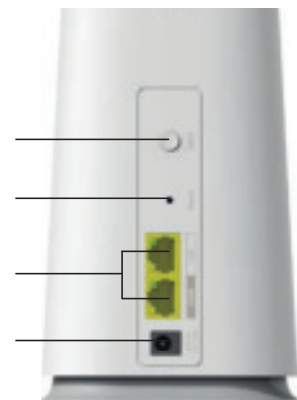

Mesh technology

Easy MESH Compliant	Automatically Organized Network Intelligent Roaming (client and band steering) Auto Configuration Seamless Roaming Auto MESH Routing Auto Healing (Redundancy and Fail-over)
Multiple Access Points architecture	Up to 6x ATRIA Mesh 2100 in one Mesh Network
Unique Wi-Fi name Ethernet backhaul	Only one Wi-Fi name all over the house Mesh nodes can also be connected through Ethernet for better performances

Other specifications

Certification	CE
Package Contents	1x ATRIA Mesh 2100 1x Power Supply Unit (12 V/2 A DC) 1x CAT5E Ethernet Cable 1x Installation Instructions, Warranty Card, Safety Instructions
System Requirements	Internet Browser

Environment

Operating temperature:	0° C~+46° C
Storage temperature:	-20° C~+65° C
Operating humidity:	10%~90% non-condensing
Storage humidity:	10%~90% non-condensing
Dimensions (WxDxH) per unit	95*130*180 mm
Weight per unit	402 g

1. Connect & Secure (WPS) button
2. Reset button
3. 2x Gigabit LAN/WAN Ethernet ports
4. Power supply connector

EAN MESH2100ADD: 9120072372704