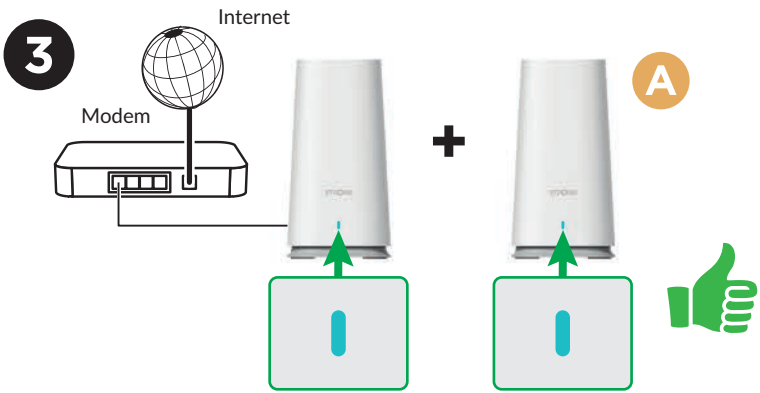

admin

Username:

Password:

Language:

Login Cancel