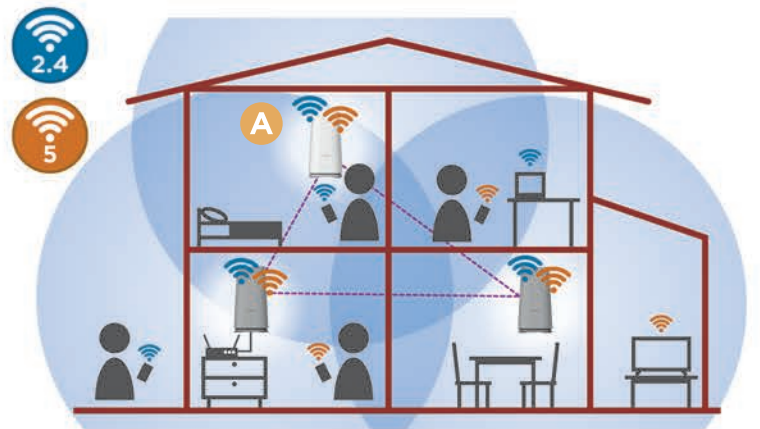

admin

Username:

Password:

Language:

Login Cancel