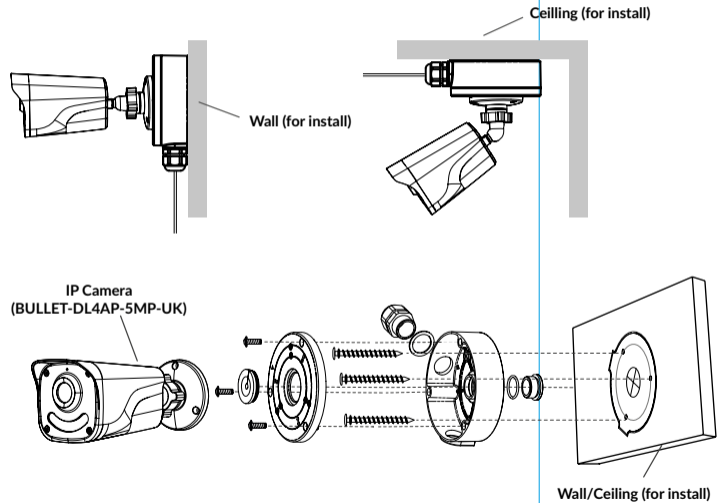

STRONG

WATERPROOF JUNCTION BOX JB01

User manual

PACKAGE CONTENT:

1x Junction box
1x Cable gland

1x Positioning sticker

1x Quick Guide
1x Warranty
and safety instructions

2x Set of 4 Screws

1x Set of 4 Rawl plugs

SERVICE CENTER

GB

support_uk@strong-eu.com

0800 464 7919

www.strong-eu.com

Supplied by Strong Austria
Represented by Caldero Holdings Ltd.
Concordia Works
30 Sovereign Street,
Leeds LS1 4BA, UK

INSTALLATION:

BULLET-DL4AP-5MP-UK

TURRET-45D-5MP-UK