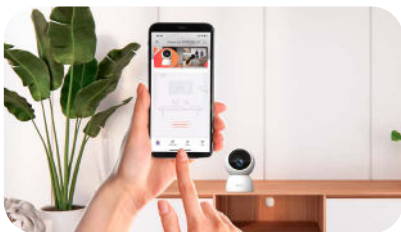

STRONG

5MP

SMART WI-FI CAMERA H50 PRO UK

Experience peace of mind through our advanced Smart Wi-Fi Camera and user-friendly app!

Introducing our residential Security Solution: The H50 PRO UK Smart Wi-Fi Camera! Designed to keep your home or business safe and secure, the H50 PRO UK boasts an impressive array of features to ensure comprehensive surveillance and seamless control.

Its 360° pan-tilt view ensures complete coverage, while smart motion and human detection filter out false alarms. Day or night, enjoy crystal-clear footage with infrared night vision. Communicate easily with two-way audio and manage your system from anywhere via our intuitive app. As it supports both 2.4GHz and 5GHz Wi-Fi, enjoy seamless connectivity. Plus, access recorded footage anytime with free rolling 7 days cloud storage.

Easy to use with the app

- Take control of your security system anywhere **with our intuitive app Vision by STRONG.** Arm/disarm your camera, view live streams, and playback footage from the palm of your hand.
- **Rolling 7 Days Free Cloud Storage:** Enjoy hassle-free video storage with the micro-SD card.
- **Works with 2.4GHz and 5GHz Wi-Fi**

Intelligent & Efficient

- **360° Pan-Tilt View**
- **Motion and Human Detection:** Filter out false alarms, ensuring alerts only for genuine activity, boosting security efficiency.
- **2-Way Audio:** Speak through the camera using your smartphone, hear responses in real-time.