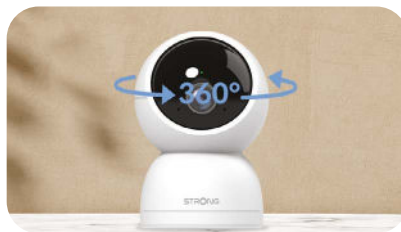

Its 360° pan-tilt view ensures complete coverage, while smart motion and human detection filter out false alarms. Day or night, enjoy crystal-clear footage with infrared night vision. Communicate easily with two-way audio and manage your system from anywhere via our intuitive app. As it supports both 2.4G and 5G Wi-Fi, enjoy seamless connectivity. Plus, access recorded footage anytime with free rolling 7 days cloud storage.

Intelligent & Efficient

- **360° Pan-Tilt View**
- **Motion and Human Detection:** Filter out false alarms, ensuring alerts only for genuine activity, boosting security efficiency.
- **2-Way Audio:** Speak through the camera using your smartphone, hear responses in real-time.