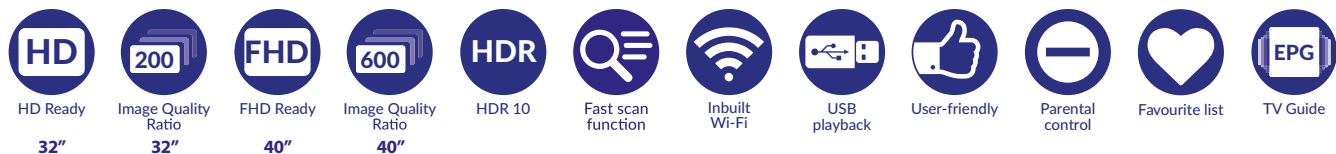

Step into the future of entertainment with STRONG's G673C Google TV series.

STRONG's G673C TV series provides amazing pictures in high resolutions and full resolutions and an immersive sound experience. Immerse yourself in stunning high-resolution pictures and complemented by Dolby Audio, delivering lifelike sound quality that brings every scene to life. As a Google TV, enjoy seamless access to Chromecast and a variety of streaming services, including Netflix, YouTube, and Prime Video. With the convenience of a voice-controlled remote control and easy handling, accessing your favourite apps has never been simpler with Google Assistant shortcuts and "Hey Google" functionality. Elevate your viewing experience with HDR10 technology, all packaged in a sleek, modern design that complements any home. With the convenience of a built-in USB port, sharing your holiday photos and videos with loved ones is effortless. Plus, whether you prefer cable, satellite, or terrestrial television, the G673C's integrated triple tuner ensures optimal reception, delivering the best possible picture quality. Experience the future of entertainment with the G673C TV series from STRONG.

- Built-in DVB-T2/C/S2 tuner
- CI slot for conditional access to Pay TV
- Smart TV: entertainment and information
- Netflix app: TV shows and movies, including Netflix original series*
- Image Quality Ratio 200 (600 for 40")
- Exceptional contrast and realistic pictures with High Dynamic Range
- USB for playback
- Share media or mirror the screen from a smartphone/tablet to the TV with Chromecast
- Bluetooth and Google Assistant functions
- Favourite channel list
- Parental control
- A smart Remote Control with key buttons to access faster your apps