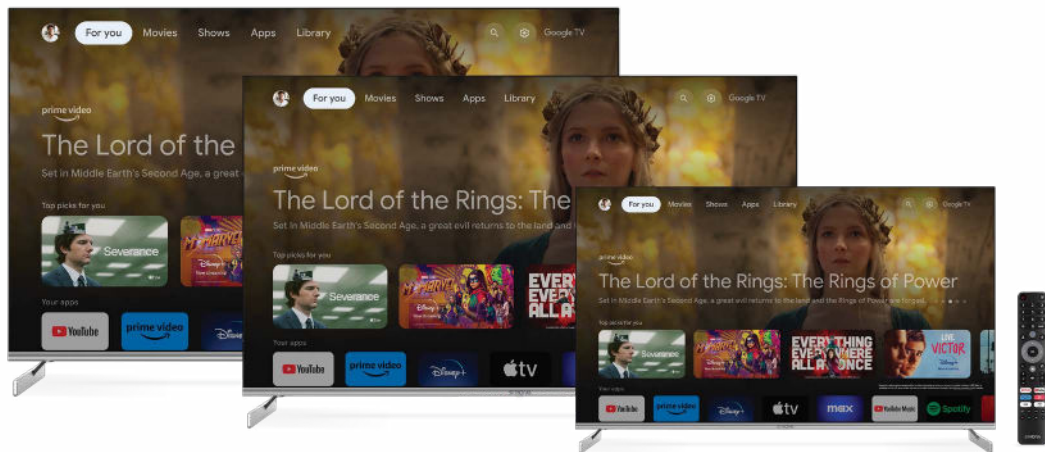

QLED 4K SMART GOOGLE TV

with DVB-T2/C/S2

SRT50UF8733, SRT55UF8733, SRT65UF8733

Ultra HD

Smart TV

Image Quality Ratio

HDR 10

USB playback

Inbuilt Wi-Fi

Fast scan function

QLED

TV-Entertainment at the highest level!

Attention! STRONG presents the latest QLED Smart TV series F873 in a variety of screen dimensions from 50", 55" and 65". The STRONG F873 TV series combines QLED, 4K, HDR10 with a sleek, frameless and modern design. The Quantum Dot Color stands for precise contrasts and highest colour brilliance. This technology provides enhanced colour volume, detail and peak brightness. This QLED TV-series delivers true cinema colour from over a billion colours and shades. Further Dolby Atmos puts the viewer in the action in a new spatial way, filling every detail of the sound with extreme clarity and depth. For more convenience and quick access to smart apps and streaming services, you can use the voice-controlled remote control with easy handling. Netflix, YouTube, prime video and Google Assistant shortcuts make it easy to access your favourite apps. Cinema and entertainment at the highest level!

- Built-in DVB-T2/C/S2 tuner
- CI slot for conditional access to Pay TV
- QLED (4K) cinema resolution
- Smart TV: entertainment and information
- Netflix app: TV shows and movies, including Netflix original series*
- Image Quality Ratio 1400
- Exceptional contrast and realistic pictures with High Dynamic Range
- USB for playback
- Share media or mirror the screen from a smartphone/tablet to the TV
- Bluetooth and Google Assistant functions
- A smart Remote Control with key buttons to access faster your apps