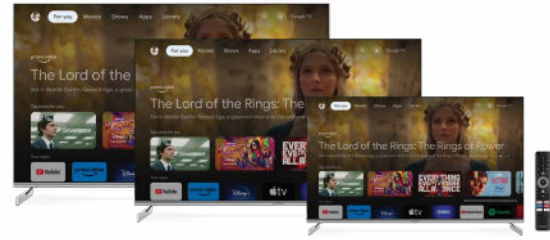

QLED 4K SMART GOOGLE TV with DVB-T2/C/S2

SRT50UF8733, SRT55UF8733, SRT65UF8733

	SRT50UF8733	SRT55UF8733	SRT65UF8733
PICTURE & SOUND			
Display Frequency	50/60 Hz	50/60 Hz	50/60 Hz
Display Resolution	3840 x 2160 (4K UHD)	3840 x 2160 (4K UHD)	3840 x 2160 (4K UHD)
Viewing angle	170/170	170/170	170/170
Panel brightness	350 typ.	350 typ.	400 typ.
Image Quality Ratio (IQR)	1400	1400	1400
Response time (in ms)	6.5	9.5	6.5
Contrast ratio	5000:1	5000:1	6000:1
Picture processing	Ultra Contrast Dimming	Ultra Contrast Dimming	Ultra Contrast Dimming
HDR	HDR10	HDR10	HDR10
Sound Type	AV Stereo	AV Stereo	AV Stereo
Speakers	2 x 10 W	2 x 10 W	2 x 10 W
Colour bit depth	8	8	10
Quantum Dot technology	✓	✓	✓
RECEPTION			
DVB-T2/HEVC H.265	✓	✓	✓
DVB-C*/MPEG-4	✓	✓	✓
DVB-S2/MPEG-4	✓	✓	✓
CI	✓	✓	✓
USER CONVENIENCE			
USB multimedia	✓	✓	✓
Built-in Wi-Fi	802.11 a/ac/b/g/n	802.11 a/ac/b/g/n	802.11 a/ac/b/g/n
Wi-Fi Display	✓	✓	✓
Smartphone/Tablet remote support	✓	✓	✓
EPG**	✓	✓	✓
Favourite channel list	✓	✓	✓
Teletext	✓	✓	✓
Channel Editor	✓	✓	✓
Parental control	✓	✓	✓
Hotel Mode	-	-	-
Sat: DiSEqC 1.2	1.2	1.2	1.2
Sat CR	✓	✓	✓
Subtitles	✓	✓	✓
Bluetooth	BT5.0	BT5.0	BT5.0
HbbTV	V2.0.3	V2.0.3	V2.0.3
Fast Scan	Version 71	Version 71	Version 71
INTERNET SERVICES			
Smart TV version	Android 11	Android 11	Android 11
Google Assistant	✓	✓	✓
Apps	Netflix, YouTube, Prime Video and more	Netflix, YouTube, Prime Video and more	Netflix, YouTube, Prime Video and more
Web browser	-	-	-
Video-on-demand (VoD)	V8.0.0	V8.0.0	V8.0.0
Games	-	-	-
Mobile control	✓	✓	✓
Screen mirroring	✓	✓	✓
CONNECTIVITY			
HDMI 2.1 (total)	3	3	4
HDMI 2.1 (ARC)	1	1	1
USB (total)	2	2	2
USB 2.0	2	2	2
AV in	1	1	1
Headphones	-	-	-
Ethernet (RJ-45)	✓	✓	✓
S/PDIF	optical	optical	optical
ANT in (IEC terrestrial/cable)	✓	✓	✓
SAT in (F Sat)	✓	✓	✓
CI+ slot	2.0	2.0	2.0
GENERAL DATA			
Colour	Metal/Silver	Metal/Silver	Metal/Silver
Screen size (cm/inch)	125.73 / 49.5	138.68 / 54.6	163.9 / 64.5
Bezel width in mm (L/U/R/B)	1.2/1.2/1.2/1.6	1.6/1.6/1.6/17.3	1.7/1.7/1.7/17.4
Thickness in mm (without stand)	89.5	89	78.4
Size (WxDxH) in mm	1111.2 x 246 x 692	1226 x 274 x 767	1446.2 x 278 x 888.8
Size (WxDxH) in mm (without stand)	1111.2 x 89.6 x 641.9	1226 x 89 x 709	1446.2 x 78.4 x 830.7
Weight in kg	10	13	19.1
Weight without stand in kg	9.7	12.8	18.8
Packaging dimension (in mm)	1215 x 125 x 730	1350 x 133 x 820	1612 x 164 x 980
Power Supply	100 – 240 V	100 – 240 V	100 – 240 V
Power consumption working (max./typ.)	TBD	TBD	TBD
Power consumption in standby	≤0.5W	≤0.5W	≤0.5W
Energy efficiency class	G	G	G
Fixed stand	✓	✓	✓
Wall mount VESA (not included) in mm	200 x 200	200 x 200	300 x 200
EAN	9120072377013	9120072377020	9120072377037

Packaging content: 1x Smart TV 50"/ 1x Smart TV 55"/ 1x Smart TV 65"; 1x Remote control incl. batteries, 2x Side feet, 8x Screws for feet, 1x Power cable, 1x Quick Guide,

Safety instruction, Warranty Card

Available languages: BG, CZ, DE, EN, ES, FR, GR, HR, HU, IT, NL, PL, PT, RO, SK, UA

* DVB-C is only available in certain countries and for certain operators. For certain operators, a subscription and conditional access are necessary. For more information, please contact your operator.