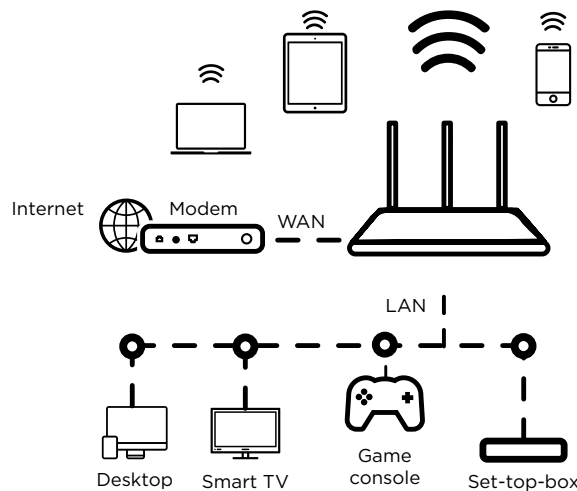

Other specifications

Certification	CE
Package Contents	Dual Band Router 750 Power Supply Unit (12 V / 1 A DC) RJ45 Ethernet Cable Quick Installation Guide, Warranty Card
System Requirements	Windows 7, 8, 8.1, 10, Mac OS X, Linux, Internet Browser
Environment	Operating temperature: 0° C ~ +40° C Storage temperature: -10° C ~ +70° C Operating humidity: 10%~90% non-condensing Storage humidity: 10%~90% non-condensing
Dimensions (W x D x H)	184 x 177 x 24 mm
Weight:	0.26 kg

Hardware

CPU	580 MHz
Ethernet Ports	4x 10/100M LAN port (Auto MDI/MDIX) 1x 10/100M WAN port (Auto MDI/MDIX)
USB Port	1x USB 2.0 port
Button	Connect & Secure(WPS)/Reset
LEDs	Status LED
Power	External power supply, 12 V / 1 A DC
Standards	IEEE 802.11ac/n/g/b/a, IEEE 802.3, IEEE 802.3u

Software

WAN Type	Dynamic IP, Static IP, PPPoE
DHCP	Server, DHCP Client List, Address Reservation
Quality of Service	WMM, Bandwidth Management for wired and wireless devices
Port Forwarding	Virtual Server, UPnP
Dynamic DNS	DynDns, No-IP
Access Control	Internet Access Control, Client Access Control
Firewall & Security	DoS Protection, IP Address Filter, URL Filter, Samba, DLNA Media Server, Print Server
USB Management	Web User Interface, Access Control, Time Settings, Configuration Backup/Restore, Firmware Upgrade, System Log, LED enable/disable
Internet Protocol	IPv4
STRONG Wi-Fi app	Android and iOS downloadable app to manage the network

EAN ROUTER750: 8717185449730