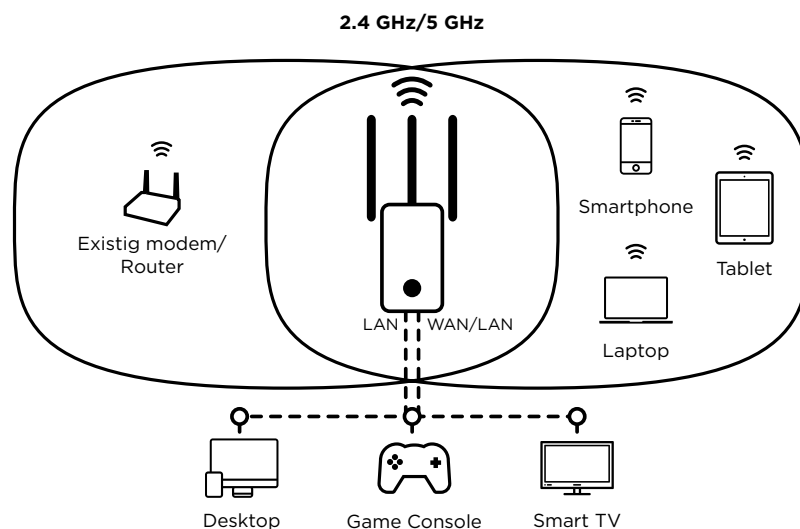

Hardware

Ethernet Ports	1x 10/100 Mbit/s LAN port (Auto MDI/MDIX) 1x 10/100 Mbit/s WAN/LAN port (Auto MDI/MDIX)
Buttons	Power On/Off, Operation mode selector (Repeater/Access Point/Router), Connect & Secure, Reset
LEDs	Power, 3x Wi-Fi Smart LEDs, WAN, LAN, Connect & Secure
Power	Internal, 100-240 V, 50/60 Hz, 0.3 A
Standards	IEEE 802.11ac/n/g/b/a, IEEE 802.3, IEEE 802.3u

Software

Configuration Wizards	Repeater, Router, Access Point
WAN Type	Dynamic IP, Static IP, PPPoE
DHCP	Auto, Server, Client
Management	Web User Interface, Time Settings, Configuration Backup/Restore, Firmware Upgrade
Internet Protocol	IPv4

Other specifications

Certification	CE
Package contents	Dual Band Repeater 750 Ethernet Cable Installation instructions Warranty Card
System requirements	Windows 7, 8, 8.1, 10, Mac OS X, Linux, Internet Browser
Environment	Operating Temperature: 0 °C ~ +40 °C Storage Temperature: -10 °C ~ +70 °C Operating Humidity: 10%~90% non-condensing Storage Humidity: 10%~90% non-condensing
Dimensions (W x D x H)	80 x 72 x 164 mm
Weight:	0.11 kg

EAN REPEATER 750: 8717185449679
PCB: 10 pcs