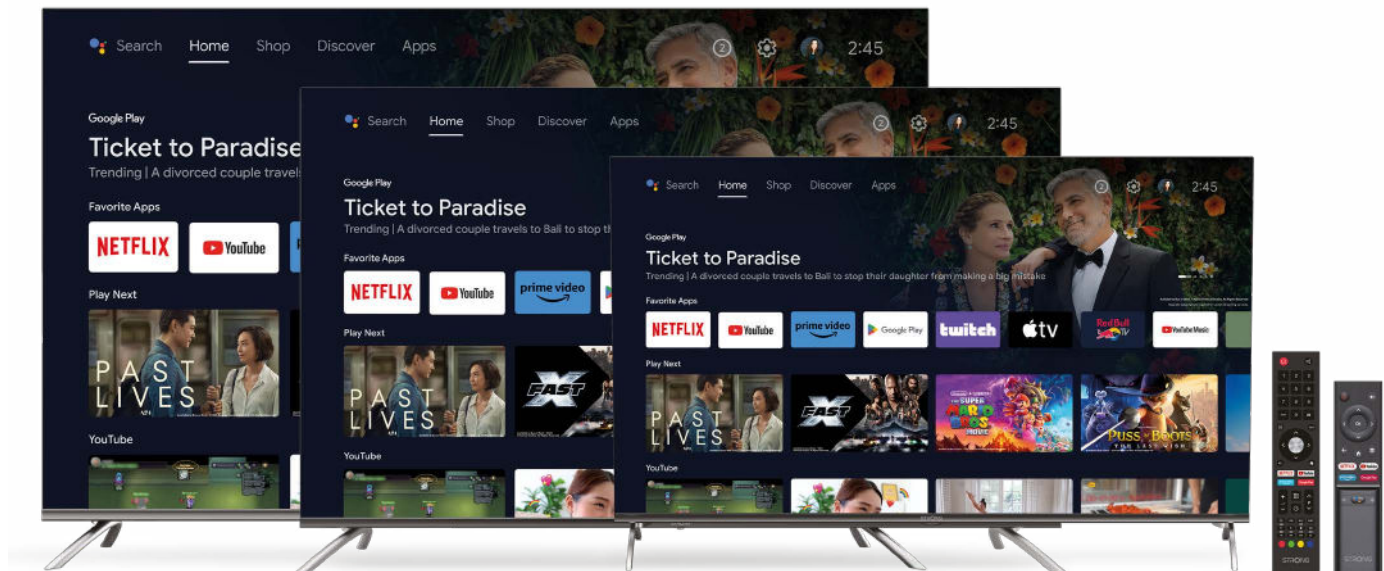

STRONG | androidtv

4K UHD SMART TV 43" 50" 55" / FHD SMART TV 65"
SRT43UD7553, SRT50UD7553, SRT55UD7553 / SRT65FD75553

DVB-T2/C/S2

NETFLIX

YouTube

Google Assistant

G

HbbTV

prime video

Disney+

Dolby ATMOS

Ultra HD upscaling

Smart TV

Image Quality Ratio

HDR 10

USB playback

Inbuilt Wi-Fi

Fast scan function

8 bit

Enjoy the future of TV!

With a variety of screen dimensions varying from 55", 50" to 43", the STRONG series D755 provides Smart TV entertainment in every living room. Colourful pictures awaits you with 4K Ultra HD resolution and High Dynamic Range 10 (HDR). The expanded colour space with finer gradations and higher contrasts makes images appear even more vivid than they already are. Be impressed by more natural colours and smoother colour gradients through dynamic metadata. For more convenience and quick access to smart apps and streaming services, you can use the dedicated remote control. Netflix, YouTube, prime video and Google Assistant shortcuts make it easy to access your favourite apps. This TV offers the best combination of TV and entertainment, all with the push of a button. Enjoy the future of TV in your living room!

- Built-in DVB-T2/C/S2 tuner
- CI slot for conditional access to Pay TV
- Ultra HD (4K) cinema resolution
- Wide Color Gamut function for a better colour display
- Smart TV: entertainment and information
- Netflix app: TV shows and movies, including Netflix original series*
- Image Quality Ratio 1400
- Exceptional contrast and realistic pictures with High Dynamic Range
- USB for playback
- Share media or mirror the screen from a smartphone/tablet to the TV
- Bluetooth and Google Assistant function
- Two user-friendly remote controls for an easier navigation