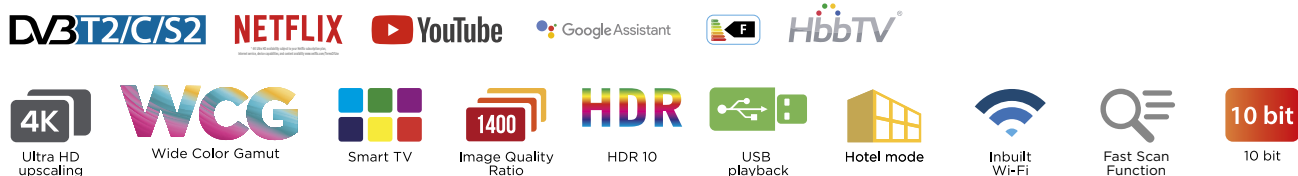

4K UHD SMART ANDROID TV with DVB-T2/C/S2 50" 55"

androidtv

An immersive experience with Smart Android TV !

Enjoy streaming Netflix, YouTube and a full range of apps thanks to Smart Android TV experience. A colourful screening awaits you with the 4K Ultra HD resolution, High Dynamic Range 10 (HDR) and the unique Wide Color Gamut function, which provides perceptible details in coloured areas, gradient colours better nuanced and a better colour display. Additionally, the Smart Android TV is equipped with Wi-Fi® and triple tuner (DVB-T2/C/S2), USB ports for the playback of files, a CI slot for conditional access to Pay TV and many more features. For more comfort and a quick access to smart apps and streaming services, you can use the dedicated remote control. Netflix, Youtube and Google Assistant shortcuts will facilitate the access to your favorite apps. Make your navigation easier with two remote controls!

- Built-in DVB-T2/C/S2 tuner
- CI slot for conditional access to Pay TV
- Ultra HD (4K) cinema resolution
- Wide Color Gamut function for a better colour display
- Smart TV: entertainment and information
- Netflix app: TV shows and movies, including Netflix original series*
- Image Quality Ratio 1400
- Exceptional contrast and realistic pictures with High Dynamic Range
- USB for playback
- Share media or mirror the screen from a smartphone/tablet to the TV
- Bluetooth and Google Assistant functions