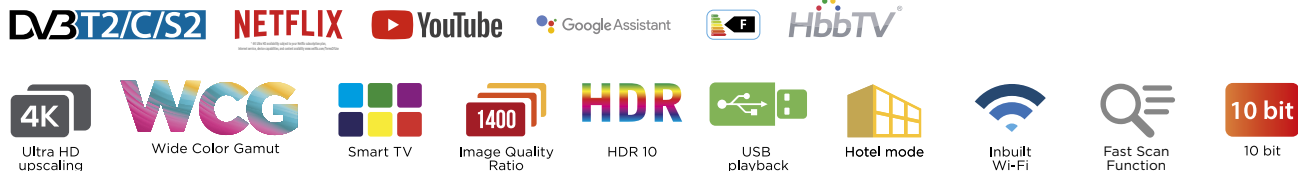

4K UHD SMART ANDROID TV with DVB-T2/C/S2 50" 55"

androidtv

An immersive experience with Smart Android TV !

Enjoy streaming Netflix, YouTube and a full range of apps thanks to Smart Android TV experience. A colourful screening awaits you with the 4K Ultra HD resolution, High Dynamic Range 10 (HDR) and the unique Wide Color Gamut function, which provides perceptible details in coloured areas, gradient colours better nuanced and a better colour display. Additionally, the Smart Android TV is equipped with Wi-Fi® and triple tuner (DVB-T2/C/S2), USB ports for the playback of files, a CI slot for conditional access to Pay TV and many more features. For more comfort and a quick access to smart apps and streaming services, you can use the dedicated remote control. Netflix, Youtube and Google Assistant shortcuts will facilitate the access to your favorite apps. Make your navigation easier with two remote controls!

- Built-in DVB-T2/C/S2 tuner
- CI slot for conditional access to Pay TV
- Ultra HD (4K) cinema resolution
- Wide Color Gamut function for a better colour display
- Smart TV: entertainment and information
- Netflix app: TV shows and movies, including Netflix original series*
- Image Quality Ratio 1400
- Exceptional contrast and realistic pictures with High Dynamic Range
- USB for playback
- Share media or mirror the screen from a smartphone/tablet to the TV
- Bluetooth and Google Assistant functions