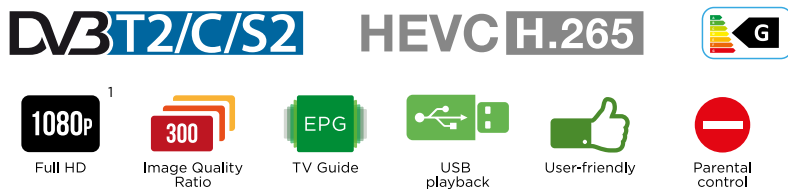

### LED TV with DVB-T2/C/S2 40" 32"

1) 40"

- Built-in DVB-T2/C/S2 tuner
- CI slot for conditional access to Pay TV
- USB for multimedia
- Exceptional contrast and realistic pictures
- Image Quality Ratio 100
- Electronic Programme Guide (EPG)
- Radiant colours and broad colour spectrum
- Sharpness and fluidity to moving images
- Favourite channel lists
- Parental control, Teletext

## LED TV with DVB-T2/C/S2 40" 32"

	SRT 40FB4003	SRT 32HB4003
<b>PICTURE</b>		
Display Resolution	1920 x 1080 (Full HD)	1366 x 768 (HD Ready)
Viewing angle	150/160 (CR >10)	150/160 (CR >10)
Image Quality Ratio (IQR)	100	100
Display Frequency	50 Hz/60 Hz	50 Hz/60 Hz
Panel brightness (cd/m <sup>2</sup> ) static	250 (±10%)	220 (±10%)
Response time (in ms)	8.5	8.5
Contrast ratio	5000:1	3000:1
<b>RECEPTION</b>		
DVB-T2/ HEVC H.265	✓	✓
DVB-C*/MPEG-4	✓	✓
DVB-S2/MPEG-4	✓	✓
CI	✓	✓
<b>USER CONVENIENCE</b>		
USB multimedia	✓	✓
EPG**	✓	✓
Favourite channel list	✓	✓
Teletext	✓	✓
Subtitles	✓	✓
Channel editor	✓	✓
Parental control	✓	✓
Hotel mode	✓	✓
Sat: DiSEqC 1.0	✓	✓
<b>CONNECTIVITY</b>		
HDMI	2	2
USB	1	1
SCART	1	
PC in (via VGA)	1	
AV IN	1	1
Headphones	1	1
S/PDIF	Coaxial	Coaxial
ANT in (IEC terrestrial/cable)	1	1
SAT in (F Sat)	1	1
CI Slot	1	1
<b>ACCESSORIES</b>		
Remote control	✓	✓
Batteries	2x AAA	2x AAA
Stand	1x stand feet, 4X14PM screws	1x stand feet, 4X12PWB screws
<b>GENERAL DATA</b>		
Colour	black	black
Screen size (cm/inch)	101/40"	80/32"
Size (WxDxH) in mm	901x225x526	736.4x204x476.3
Size (WxDxH) in mm (without stand)	901x63.9x511.3	736.4x75.5x434.1
Weight in kg (without packing)	6,4	4,6
Weight without stand in kg	6,2	4,3
Power consumption working (max./typ.)	72 W/54 W	53 W/35 W
Power consumption in standby	≤0.5W	≤0.5W
Energy efficiency class	G	G
Fixed stand	✓	✓
Wall mount VESA (not included) in mm	200 x 200	100 x 100
EAN	9120072371660	9120072371653