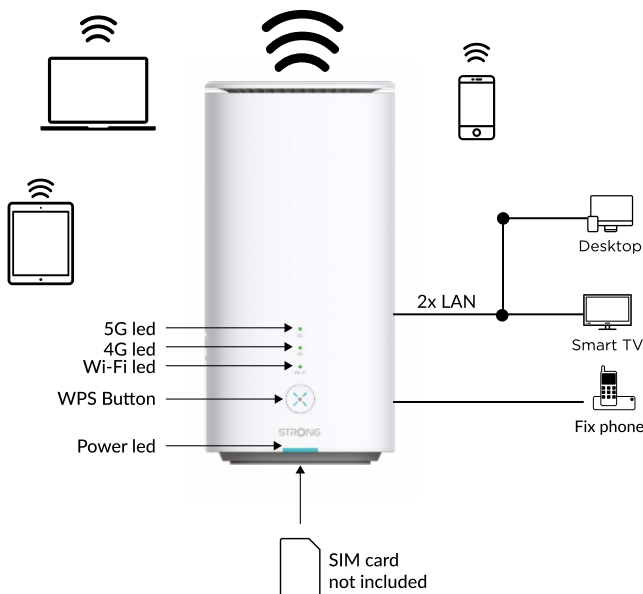

STRONG

5G MOBILE ROUTER 5GROUTERAX3000

Gbps
3.2
Gbit/s

Бездротовий

Продуктивність 5G	До 3,2 Гбіт/с
Тип мережі	5G NR: n1/n3/n7/n8/n20/n28/n38/n40/n41/n71/n75/n77/n78 3GPP Release 16, CAT 19 LTE FDD: B1/B3/B7/B8/B20/B28/B71 LTE TDD: B38/B40/B41/B42/B43
Стандарти Wi-Fi	2412 МГц - 2462 МГц і 5180 МГц - 5240 МГц 5250 МГц - 5350 МГц і 5470 МГц - 5580 МГц 2,4 ГГц IEEE802.11b/g/n/ax 5 ГГц IEEE802.11a/n/ac/ax WMM, WPS, EasyMesh2.0
MIMO	Двodiaзональний 2x2 MU-MIMO
Швидкість сигналу Wi-Fi	3 Гбіт/с - 573,5 Мбіт/с @ 2,4 ГГц + 2402 Мбіт/с @ 5 ГГц
потужність передачі	CE: <20 дБм на 2,4 ГГц CE: <23 дБм на 5 ГГц
Функції Wi-Fi	Увімкнути/вимкнути бездротове радіо, WMM, статистику бездротового зв'язку
Безпека Wi-Fi	WPA2-PSK, WPA/WPA2-PSK, WPA3-SAE
SSID Wi-Fi	4 одночасних
MAC-фільтр Wi-Fi	Так
Тип антени	Двodiaзональні внутрішні антени 4x3dBi

Обладнання

Порти Ethernet	1xGb+1x2.5Gb порти RJ45
Голос	1 порт POTS RJ11
USB	1x USB 3.0
кнопки	Увімкнення/вимкнення, WPS, скидання
світлодіоди	Живлення, Wi-Fi, 4G, 5G
Сім картка	Nano SIM-картка
потужність	Зовнішнє живлення, 12 В / 2 DC
Стандарти	IEEE802.11b/g/n/ax, IEEE802.11a/n/ac/ax

*SIM-картка не входить