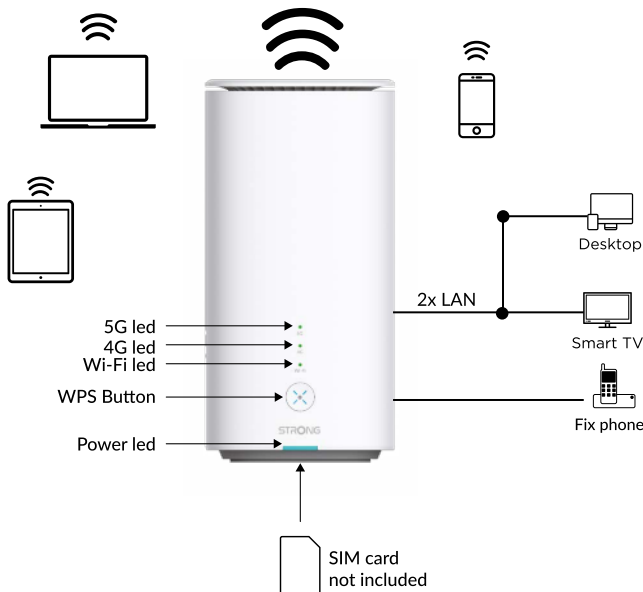

Coverage & Reliability

- Connect & Secure (WPS) button for an easy setup

Security

- Full PIN code management for the 5G LTE connection
- Works with a nano SIM card*
- WPA/WPA2/WPA3™ for the highest level of Wi-Fi security
- Connect & Secure (WPS) button for an optimum network security
- Wi-Fi On/Off button
- Parental control

Connections

- 1x 2.5Gb + 1x Gb Ethernet ports to connect any wired device
- 1x Nano Sim card slot
- 1x Phone Port (RJ11)

*SIM card is not included

STRONG

5G MOBILE ROUTER 5GROUTERAX3000

Wireless

5G performance	Up to 3.2Gbps
Network Type	5G NR: n1/n3/n7/n8/n20/n28/n38/n40/n41/n71/n75/n77/n78 3GPP Release 16, CAT 19 LTE FDD: B1/B3/B7/B8/B20/B28/B71 LTE TDD: B38/B40/B41/B42/B43
Wi-Fi Standards	2412 MHz - 2462 MHz & 5180 MHz - 5240 MHz 5250 MHz - 5350 MHz & 5470 MHz - 5580 MHz 2.4GHz IEEE802.11b/g/n/ax 5GHz IEEE802.11a/n/ac/ax WMM, WPS, EasyMesh2.0
MIMO	Dual-band 2x2 MU-MIMO
Wi-Fi Signal Rate	3Gbps - 573.5Mbps@2.4GHz + 2402Mbps@5GHz
Transmit Power	CE: <20 dBm @ 2.4 GHz CE: <23 dBm @ 5 GHz
Wi-Fi Functions	Enable/Disable Wireless Radio, WMM, Wireless Statistics
Wi-Fi Security	WPA2-PSK, WPA/WPA2-PSK, WPA3-SAE
Wi-Fi SSID	4 concurrent
Wi-Fi MAC Filter	Yes
Antenna Type	4x3dBi Dual-band Internal Antennas

Hardware

Ethernet Ports	1xGb+1x2.5Gb ports RJ45
Voice	1x POTS RJ11 port
USB	1x USB 3.0
Buttons	On/Off, WPS, Reset
LEDs	Power, Wi-Fi, 4G, 5G
SIM Card	Nano SIM Card
Power	External power supply, 12V / 2 A DC
Standards	IEEE802.11b/g/n/ax, IEEE802.11a/n/ac/ax

*SIM card is not included

Software

Internet Protocol	IPv4+IPv6 Dual stack
Operation Modes	4G/5G Router, Wireless Router
DHCP	Server, Client
Port Forwarding	Yes
SIP ALG	Yes
Dynamic DNS	Dyndns, No-ip
Firewall Security	SPI Firewall, URL/IP/MAC Filters, ACL WiFi MAC Filter, Parental Control
Management	TR069, TR181, TR143, HTTP/HTTPS, Telnet/SSH