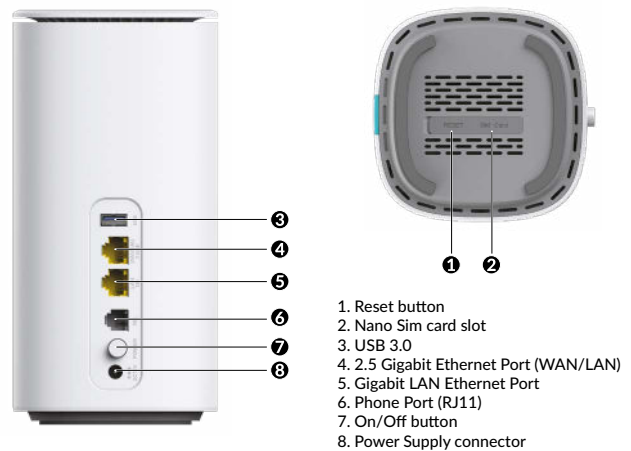

Environment

Operating Temperature:	0°C ~ +45°C
Storage Temperature:	20°C ~ +65°C
Operating Humidity:	5% ~ 95% non-condensing
Dimensions in mm:	100x100x200 (W x D x H)
Weight in kg:	0.8