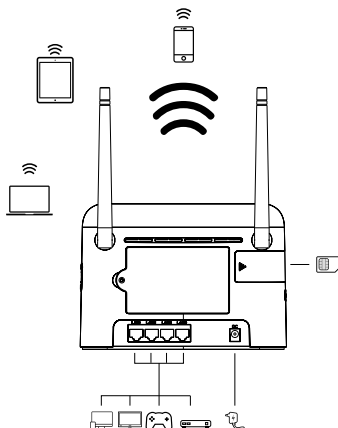

Hardver

Ethernet priključci	4x 10/100M LAN port (Auto MDI/MDIX)
Tasteri	WPS, Reset, Power
LED lampice	System, Power, PIN, Wi-Fi, 4G, Internet, WPS
Prilagodnik napajanja	Vanjsko napajanje 12 V / 1 A DC
Standardi	Compatible with WCDMA, FDD-LTE, TDD-LTE, IEEE 802.11b/g/n

Softver

Internet protokol	IPv4
Način rada	3G/4G Router, Wi-Fi Router
DHCP	Server, Korisnik
Port Forwarding	Da
Firewall Security	Port Filtering, Port Mapping, UPNP, DMZ
Manadžment	Data Plan Management, Data Usage Statistics, Web UI Access

Ostale specifikacije

Certifikat	CE
Sadržaj pakovanja	1x STRONG 4G LTE Router 350 1x Ethernet kabel RJ45 1x Prilagodnik napajanja 1x Vodič za brzu instalaciju 1x Adapter SIM karte sa Micro na Standardnu SIM kartu 1x Adapter SIM karte sa Nano na Standardnu SIM kartu
Zahtjevi sustava	Windows 7, 8, 8.1, 10, Mac OS X, Linux, internetski preglednik
Okruženje	Radna temperatura: -10°C ~ +65°C Temperatura pohrane: -20°C ~ +85°C Radna vlažnost: 5% ~ 95% bez kondenzacije
Dimenzije u mm	183.9 x 39.6 x 130 (W x D x H)
Masa u kg	0.32

EAN 4GROUTER350: 9120072375453

PCB: 10

11/08/23

Dostupni jezici: EN, DE, FR, IT, ES, PT, DK, NO, SE, HU, PL, CZ, HR, BG, UA

© STRONG 2023. Sva prava pridržana.