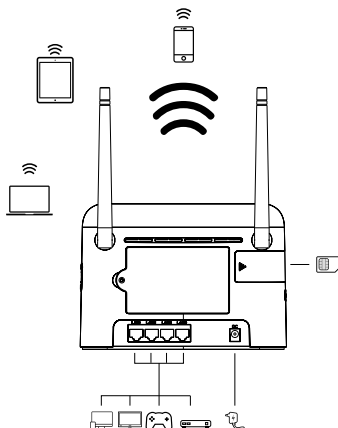

Hardware

Ethernetporte	4x 10/100M LAN port (Auto MDI/MDIX)
Knapper	WPS, Reset, Power
LED	System, Power, PIN, Wi-Fi, 4G, Internet, WPS
Strømforsyning	Ekstern strømforsyning, 12V / 1 A DC
Standarder	Compatible with WCDMA, FDD-LTE, TDD-LTE, IEEE 802.11b/g/n

Software

Internetprotokol	IPv4/IPv6 Dual stack
Funktionsindstillinger	3G/4G router, Trådløs router
DHCP	Server, Client
Port Forwarding	Ja
Firewallsikkerhed	Port Filtering, Port Mapping, UPNP, DMZ
Management	Data Plan Management, Data Usage Statistics, Web UI Access

Andre specifikationer

Certificering	CE
Pakkeindhold	1x STRONG 4G LTE Router 350 1x RJ45 Gigabit Ethernet kabel 1x Strømforsyning 1x Quick Installationsguide 1x Micro til standard SIM kort adapter 1x Nano til standard SIM kort adapter
Systemkrav	Windows 7, 8, 8.1, 10, Mac OS X, Linux, Internet Browser
Miljø	Temperatur ved drift: -10°C ~ +65°C Temperatur ved opbevaring: -20°C ~ +85°C Luftfugtighed ved drift: 5% ~ 95% ikke-kondenserende
Dimensioner in mm	183.9 x 39.6 x 130 (W x D x H)
Vægt kg	0.32

EAN 4GROUTER350: 9120072375453

PCB: 10

26/07/23

Tilgængelige sprog: EN, DE, FR, IT, ES, PT, DK, NO, SE, HU, PL, CZ, HR, BG, UA

© STRONG 2023. All rights reserved.