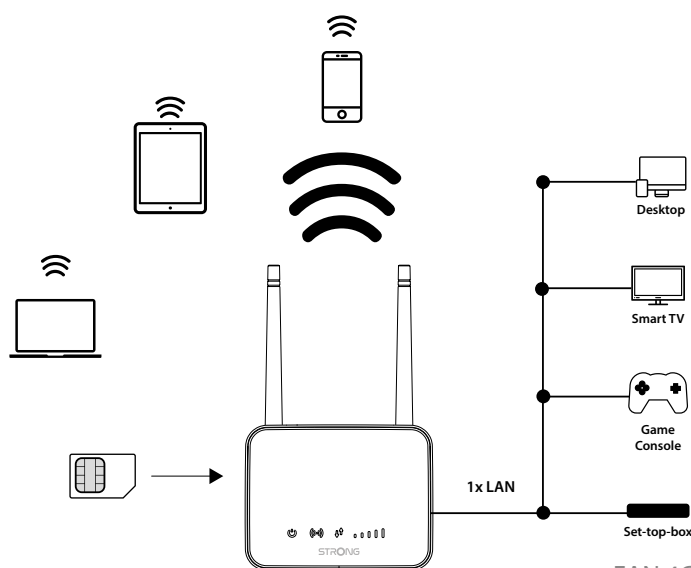

Hardware

Ethernet Port	1x 10/100M LAN port (Auto MDI/MDIX)
Buttons	WPS, Reset, Wi-Fi, Power
LEDs	Power, Wi-Fi, Internet, 4G LTE Signal Level, Ethernet
Power	External power supply, 12V / 1 A DC
Standards	IEEE 802.11n/g/b, IEEE 802.3, IEEE 802.3u

Software

Internet Protocol	IPv4/IPv6 Dual stack
Operation Modes	3G/4G Router, Wireless Router
DHCP	Server, Client
Port Forwarding	Yes
SIP ALG	Yes
Dynamic DNS	Dyndns, No-ip
Firewall Security	Port Filtering, Port Mapping, Port Forwarding, URL Filtering, DMZ, Rate Limiting
Management	Data Plan Management, Data Usage Statistics, Web UI Access, Ping & Trace Network Tools, Config Backup

Other specifications

Certification	CE
Package Contents	1x STRONG 4G LTE Router 350M 2x External Antennas 1x RJ45 Ethernet Cable 1x External Power Supply 1x Nano to Micro Sim card adapter* 1x Quick Installation Guide 1x Safety and Warranty Card
System Requirements	Windows 7, 8, 8.1, 10, Mac OS X, Linux, Internet Browser
Environment	Operating Temperature: -10 °C ~ +60 °C Storage Temperature: -20 °C ~ +85 °C Operating Humidity: 5%~95% non-condensing Storage Humidity: 5%~95% non-condensing
Dimensions in mm:	134 x 50 x 105
(with antennas):	134 x 55 x 222
Weight in kg:	0,204

*SIM card not included

EAN 4GROUTER350M: 9120072375446
PCB : 10 pcs

In consequence of continuous research and development technical specifications, designs, pictures and appearance of products may change without notice. STRONG shall not be responsible in any manner relating to the logos, brands and/or trademarks displayed herein which are not registered by STRONG. All product names are trademarks or registered trademarks of their respective owners. Wi-Fi, WPA2, WPA are registered trademarks of Wi-Fi Alliance*. Data throughput, distance, signal range, and coverage area per m² are used only for reference and based on performance test results under normal use case conditions. Actual performances are not guaranteed and may vary due to differences in operating environments, distance and positioning of the products, mix of products used, building materials, wireless and electrical interferences and other adverse conditions.
© STRONG 2024. All rights reserved.